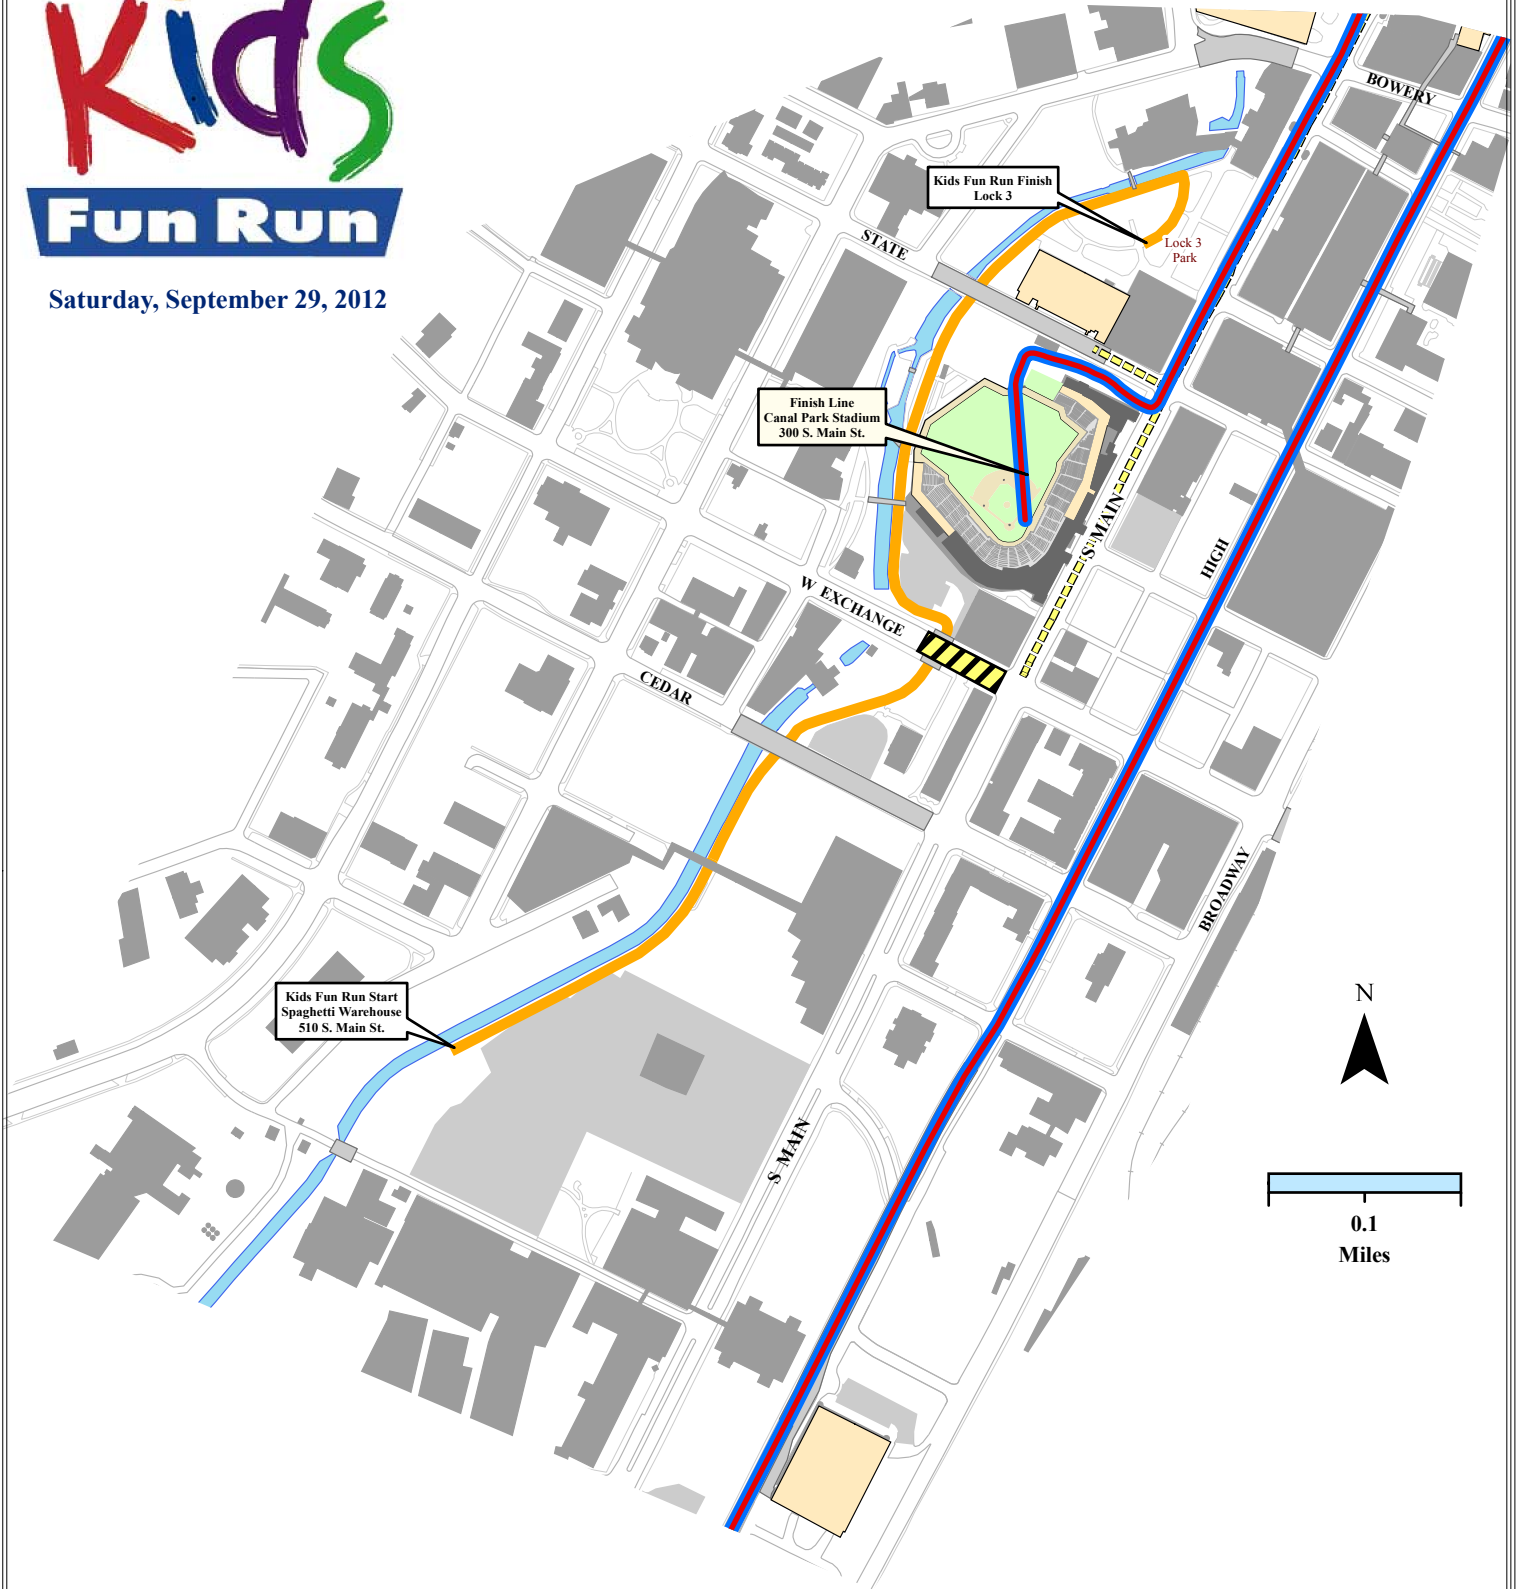

Kids Fun Run Course

Saturday, September 29, 2012

 Marathon Course	 Relay Shuttle Pick Up/Drop Off
 Half Marathon Course	 Public Parking Decks
 Kids Fun Run Course	 Public Parking Lots
 Closed Streets during Marathon	

*Map Created By Wendy Doyle - Cartographer