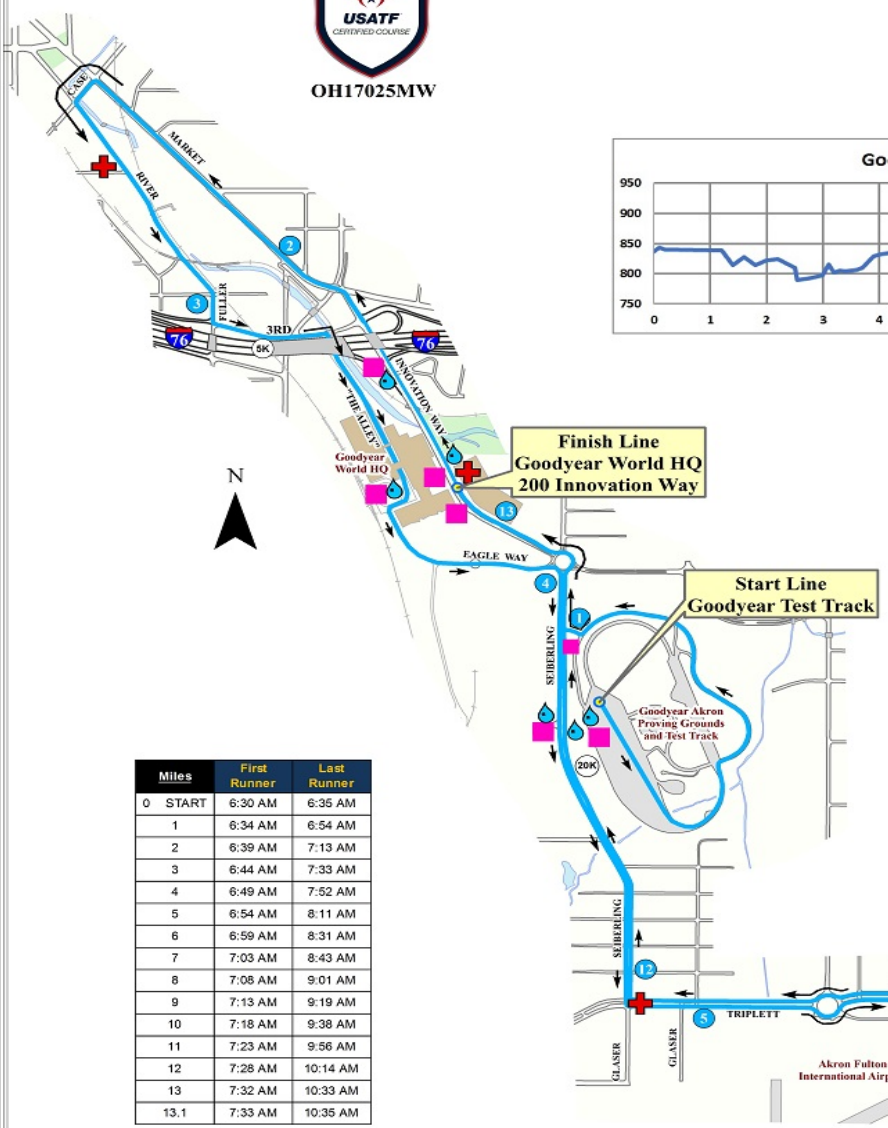

OH17025MW

2017 Half Marathon Course

AKRON MARATHON
RACE SERIES

10K | HALF

PRESENTED BY

Miles	First Runner	Last Runner
0	START	6:30 AM
1	6:34 AM	6:54 AM
2	6:39 AM	7:13 AM
3	6:44 AM	7:33 AM
4	6:49 AM	7:52 AM
5	6:54 AM	8:11 AM
6	6:59 AM	8:31 AM
7	7:03 AM	8:43 AM
8	7:08 AM	9:01 AM
9	7:13 AM	9:19 AM
10	7:18 AM	9:38 AM
11	7:23 AM	9:56 AM
12	7:28 AM	10:14 AM
13	7:32 AM	10:33 AM
13.1	7:33 AM	10:35 AM

- Start/Finish Lines
- Half Mile Markers
- Kilometer Markers
- Fluid Stations
- Energy Gel Stations
- Medical Aid Stations
- Restrooms
- Half Marathon Course

*Map Created By Wendy Doyle - Cartographer