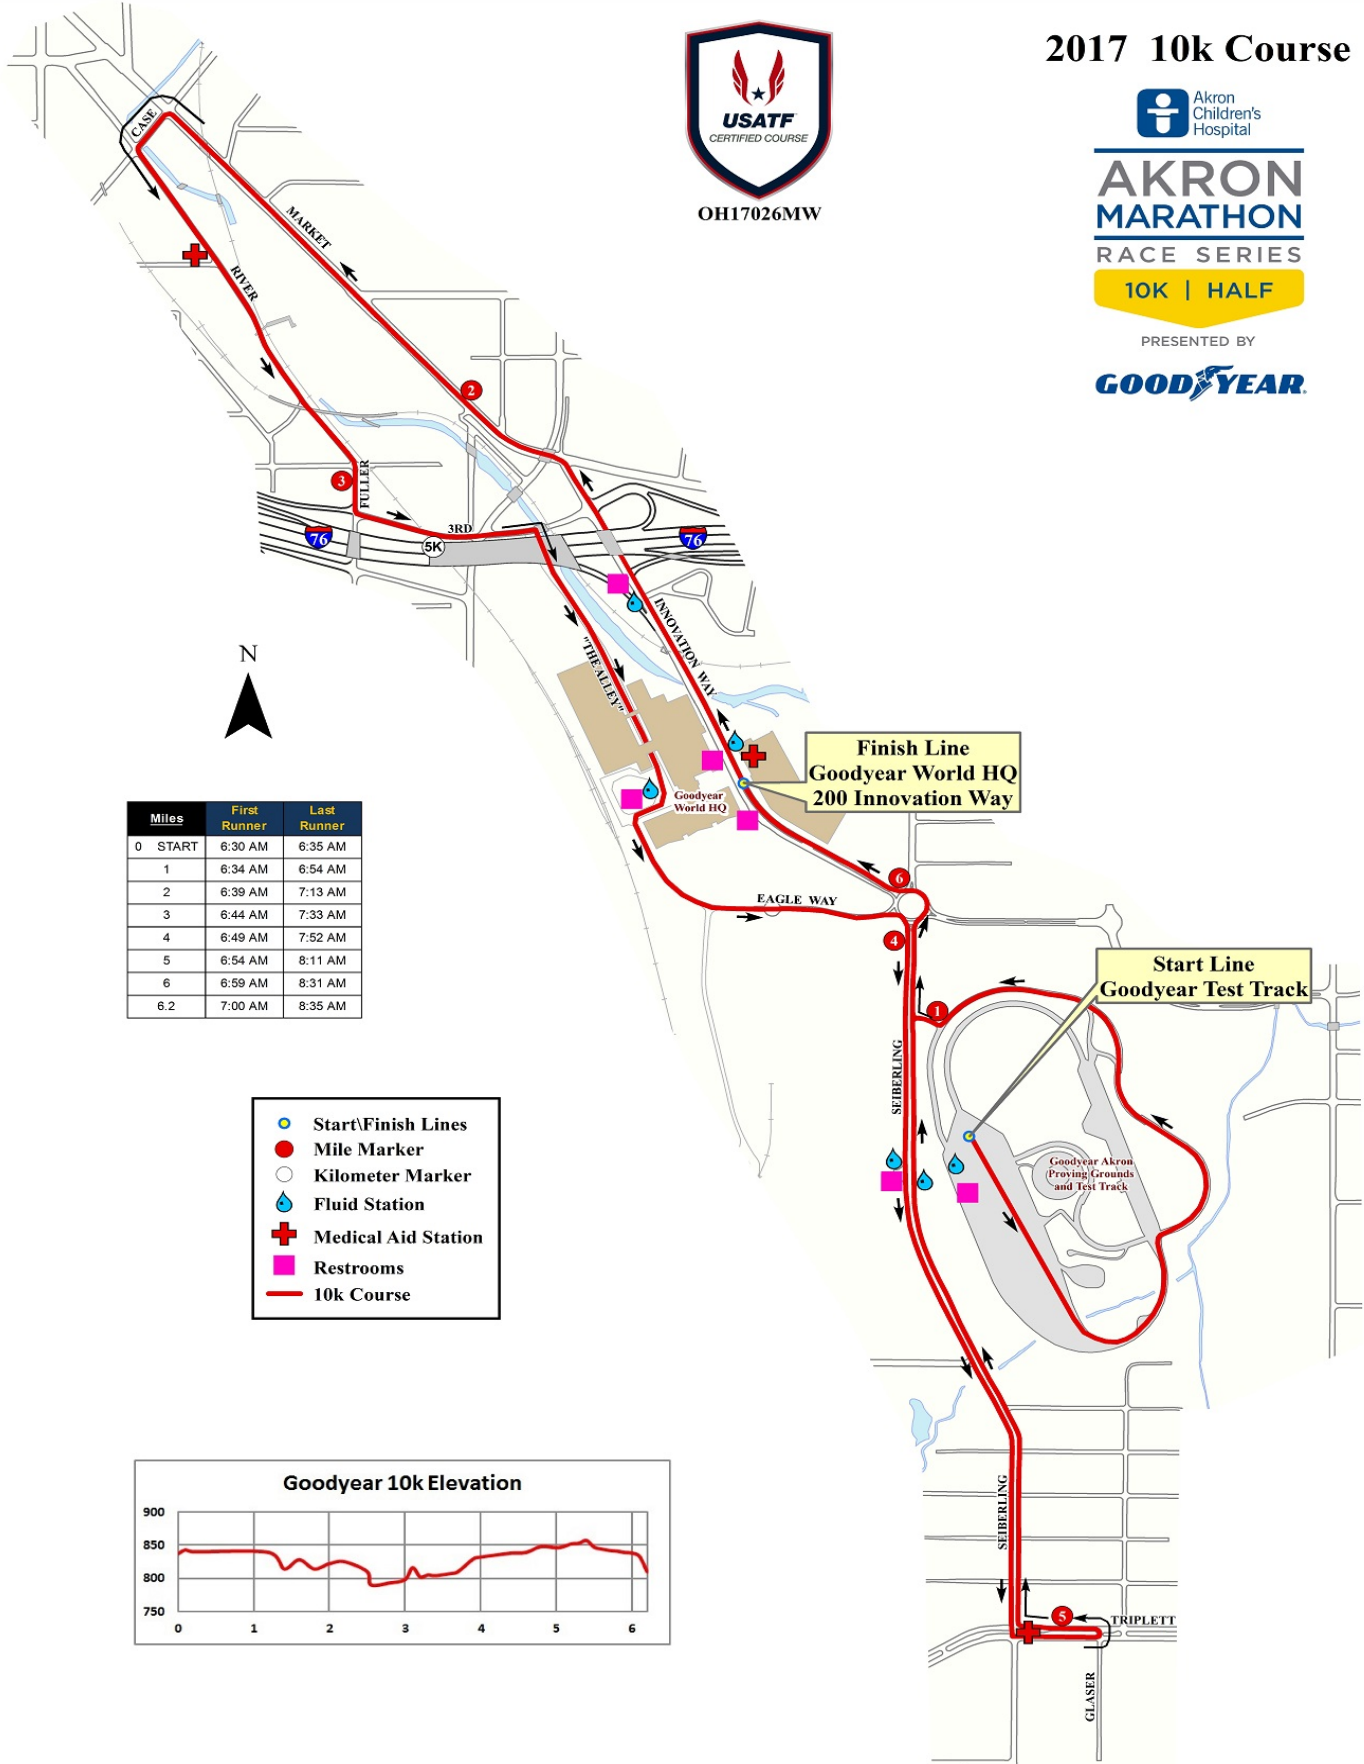

2017 10k Course

AKRON MARATHON RACE SERIES

10K | HALF

PRESENTED BY

OH17026MW

| Miles | First Runner | Last Runner |
|-------|---------------|-------------|
| 0 | START 6:30 AM | 6:35 AM |
| 1 | 6:34 AM | 6:54 AM |
| 2 | 6:39 AM | 7:13 AM |
| 3 | 6:44 AM | 7:33 AM |
| 4 | 6:49 AM | 7:52 AM |
| 5 | 6:54 AM | 8:11 AM |
| 6 | 6:59 AM | 8:31 AM |
| 6.2 | 7:00 AM | 8:35 AM |

- Start/Finish Lines
- Mile Marker
- Kilometer Marker
- Fluid Station
- Medical Aid Station
- Restrooms
- 10k Course