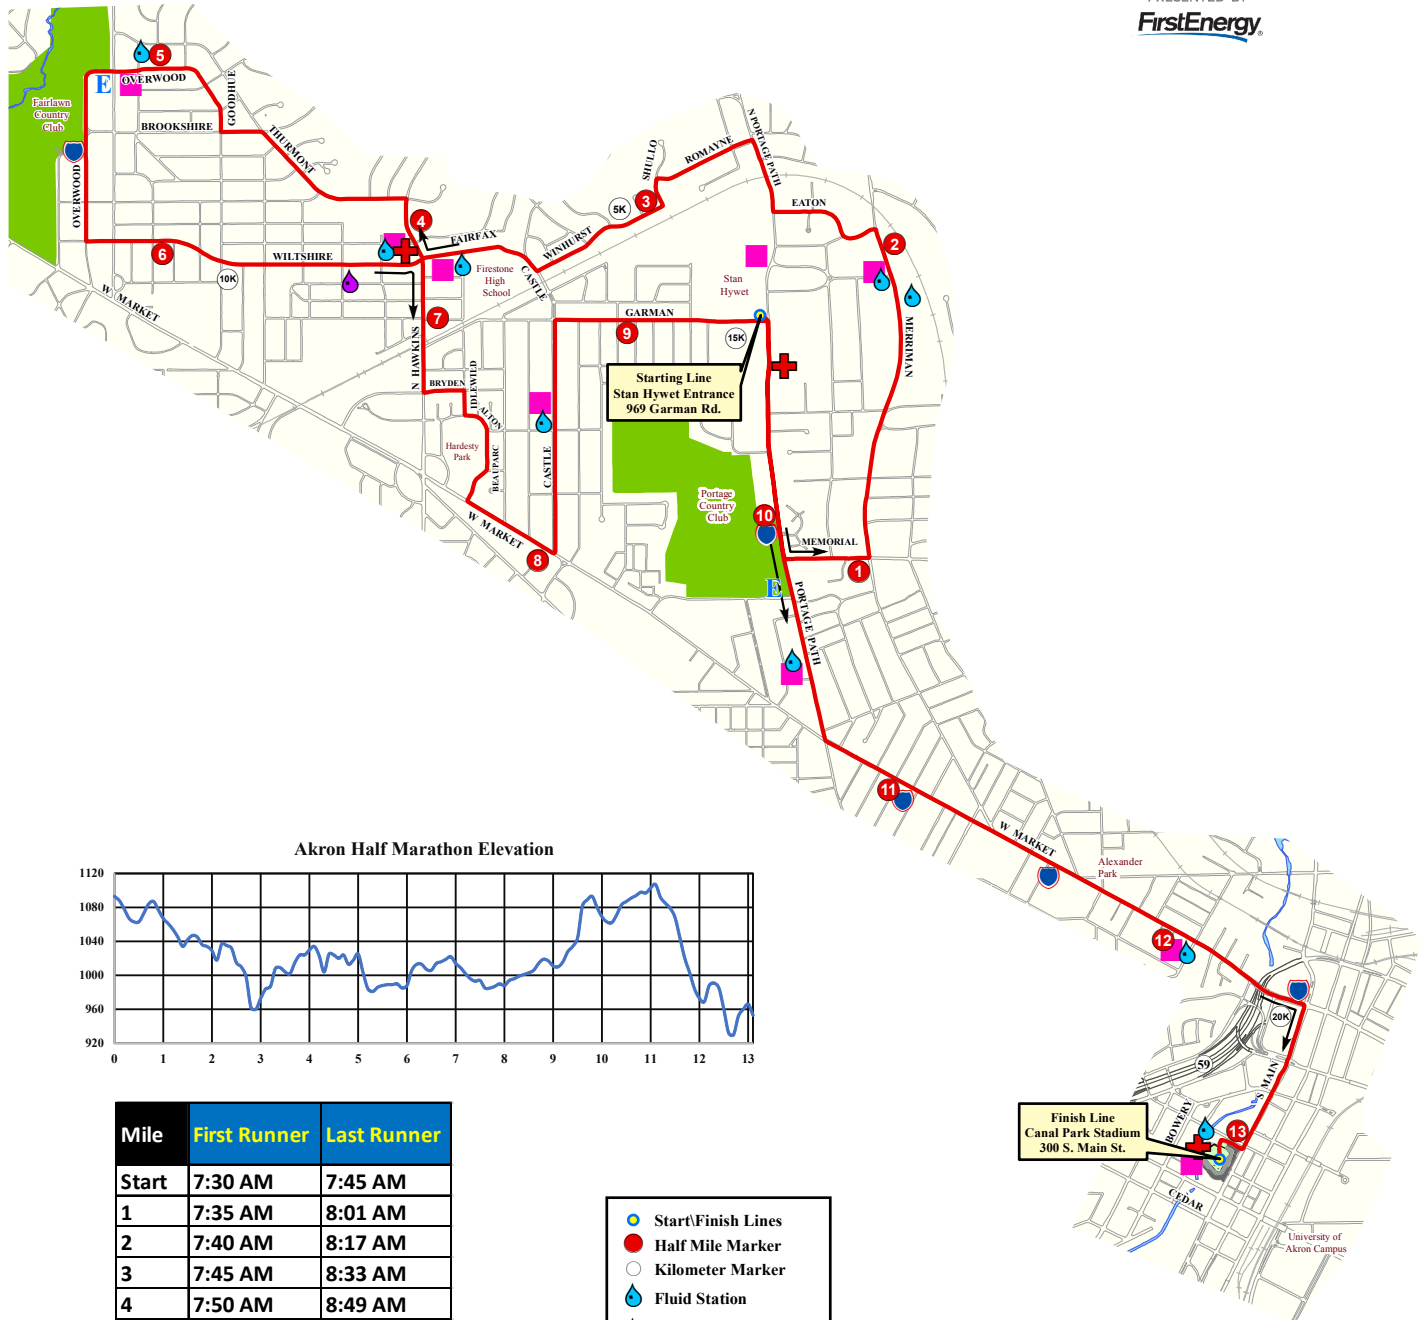

# 2019 Half Marathon Course

**AKRON MARATHON**  
RACE SERIES

**MARATHON HALF | RELAY**

PRESENTED BY  
**FirstEnergy**

Akron Half Marathon Elevation

Mile	First Runner	Last Runner
Start	7:30 AM	7:45 AM
1	7:35 AM	8:01 AM
2	7:40 AM	8:17 AM
3	7:45 AM	8:33 AM
4	7:50 AM	8:49 AM
5	7:55 AM	9:05 AM
6	8:00 AM	9:21 AM
7	8:06 AM	9:37 AM
8	8:11 AM	9:53 AM
9	8:16 AM	10:09 AM
10	8:21 AM	10:25 AM
11	8:26 AM	10:41 AM
12	8:31 AM	10:57 AM
13	8:36 AM	10:58 AM

- Start/Finish Lines
- Half Mile Marker
- Kilometer Marker
- Fluid Station
- Energy Gel Station
- Elite Fluid Station
- Medical Aid Station
- Hero Zone
- Restroom
- Half Marathon Course