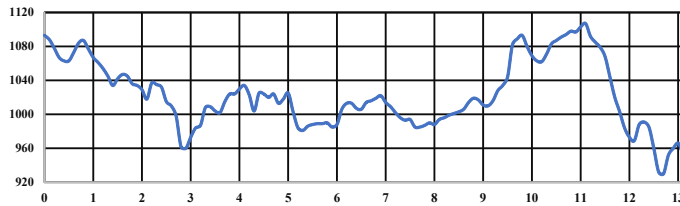

# 2019 Half Marathon Course

**AKRON MARATHON**  
RACE SERIES

**MARATHON HALF | RELAY**

PRESENTED BY  
**FirstEnergy**

Akron Half Marathon Elevation

Mile	First Runner	Last Runner
Start	7:30 AM	7:45 AM
1	7:35 AM	8:01 AM
2	7:40 AM	8:17 AM
3	7:45 AM	8:33 AM
4	7:50 AM	8:49 AM
5	7:55 AM	9:05 AM
6	8:00 AM	9:21 AM
7	8:06 AM	9:37 AM
8	8:11 AM	9:53 AM
9	8:16 AM	10:09 AM
10	8:21 AM	10:25 AM
11	8:26 AM	10:41 AM
12	8:31 AM	10:57 AM
13	8:36 AM	10:58 AM