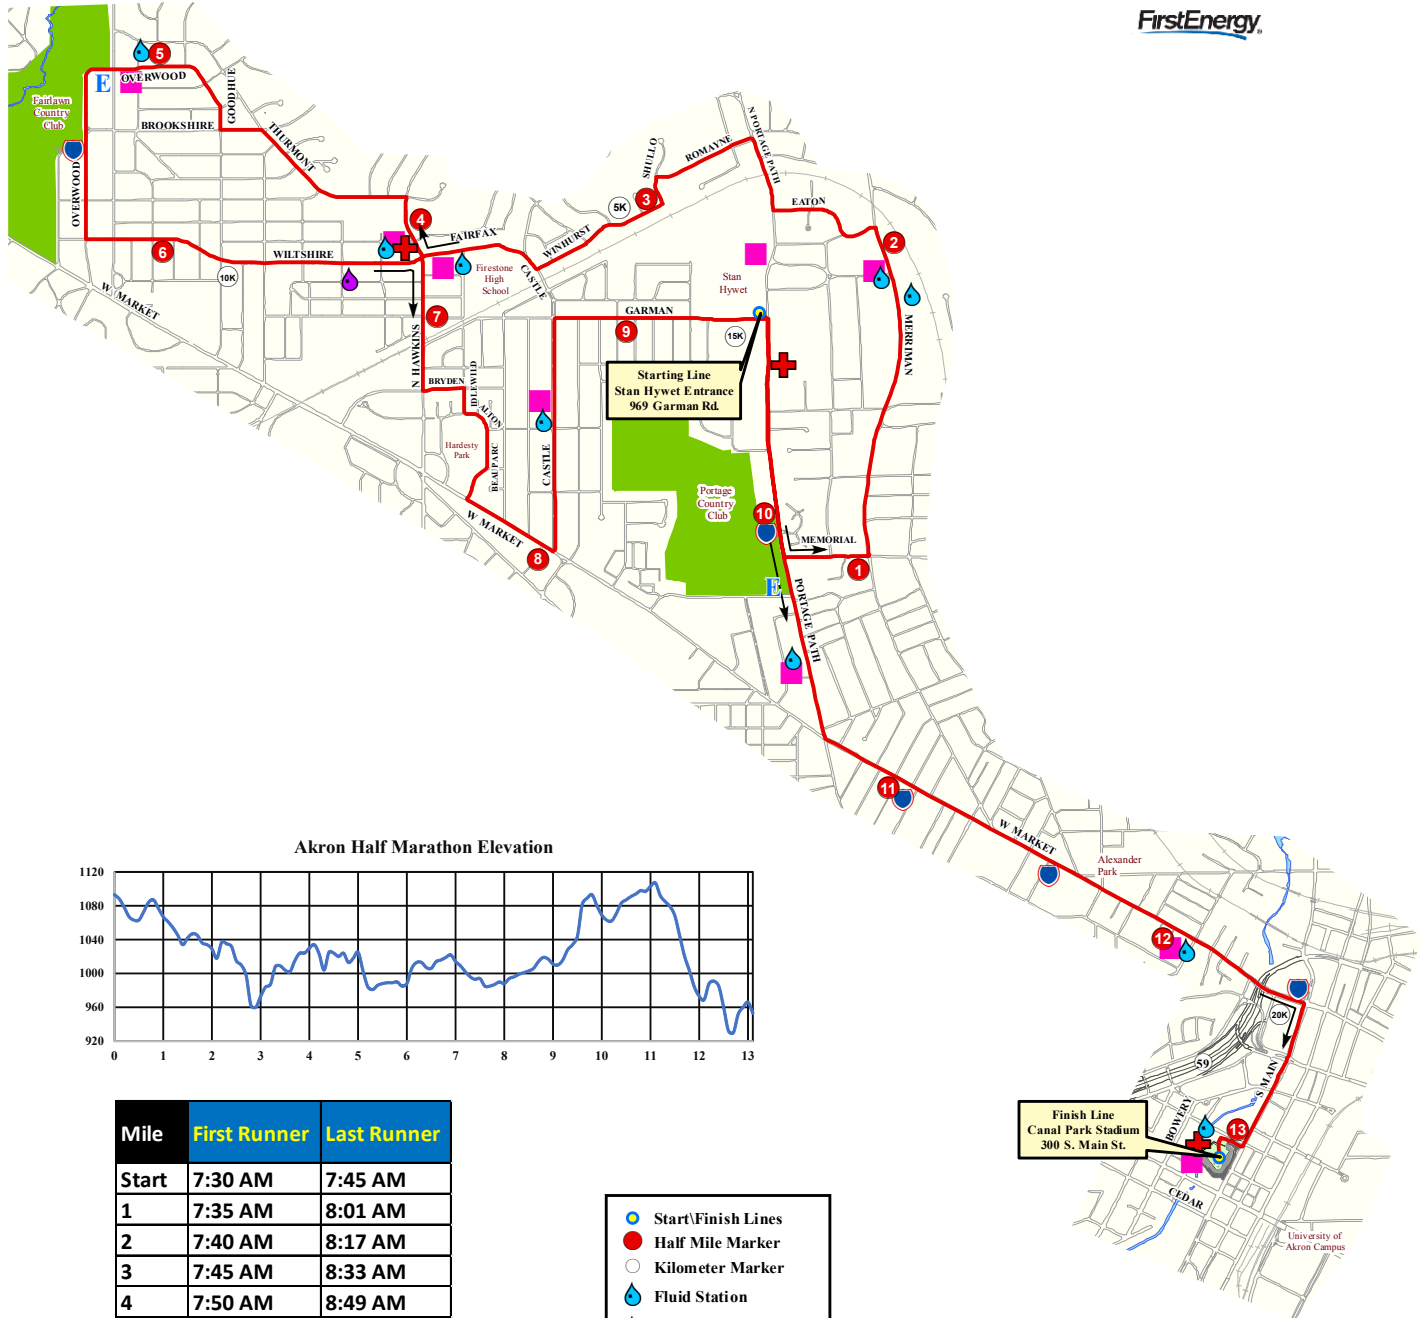

2019 Half Marathon Course

PRESENTED BY
FirstEnergy

Akron Half Marathon Elevation

Mile	First Runner	Last Runner
Start	7:30 AM	7:45 AM
1	7:35 AM	8:01 AM
2	7:40 AM	8:17 AM
3	7:45 AM	8:33 AM
4	7:50 AM	8:49 AM
5	7:55 AM	9:05 AM
6	8:00 AM	9:21 AM
7	8:06 AM	9:37 AM
8	8:11 AM	9:53 AM
9	8:16 AM	10:09 AM
10	8:21 AM	10:25 AM
11	8:26 AM	10:41 AM
12	8:31 AM	10:57 AM
13	8:36 AM	11:13 AM

- Start/Finish Lines
- Half Mile Marker
- Kilometer Marker
- Fluid Station
- Energy Gel Station
- Elite Fluid Station
- Medical Aid Station
- Hero Zone
- Restroom
- Half Marathon Course