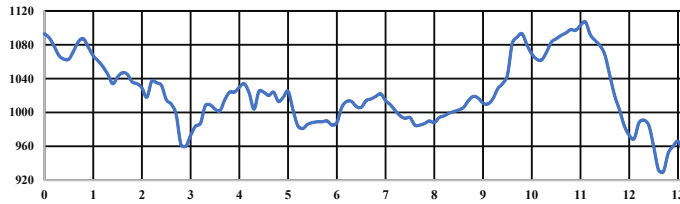

2019 Half Marathon Course

PRESENTED BY
FirstEnergy

Akron Half Marathon Elevation

Mile	First Runner	Last Runner
Start	7:30 AM	7:45 AM
1	7:35 AM	8:01 AM
2	7:40 AM	8:17 AM
3	7:45 AM	8:33 AM
4	7:50 AM	8:49 AM
5	7:55 AM	9:05 AM
6	8:00 AM	9:21 AM
7	8:06 AM	9:37 AM
8	8:11 AM	9:53 AM
9	8:16 AM	10:09 AM
10	8:21 AM	10:25 AM
11	8:26 AM	10:41 AM
12	8:31 AM	10:57 AM
13	8:36 AM	11:13 AM