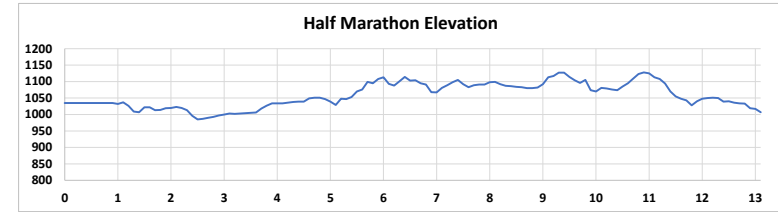

# 2022 Half Marathon Course

**AKRON MARATHON**  
RACE SERIES

HALF | 10K

Mile	Time	
	First Runner	Last Runner
0 - Start	6:30 AM	6:38 AM
1	6:34 AM	6:56 AM
2	6:39 AM	7:14 AM
3	6:44 AM	7:32 AM
4	6:49 AM	7:51 AM
5	6:54 AM	8:09 AM
6	6:59 AM	8:27 AM
7	7:04 AM	8:46 AM
8	7:09 AM	9:04 AM
9	7:14 AM	9:22 AM
10	7:19 AM	9:41 AM
11	7:24 AM	9:59 AM
12	7:29 AM	10:17 AM
13	7:34 AM	10:36 AM
13.1	7:35 AM	10:38 AM