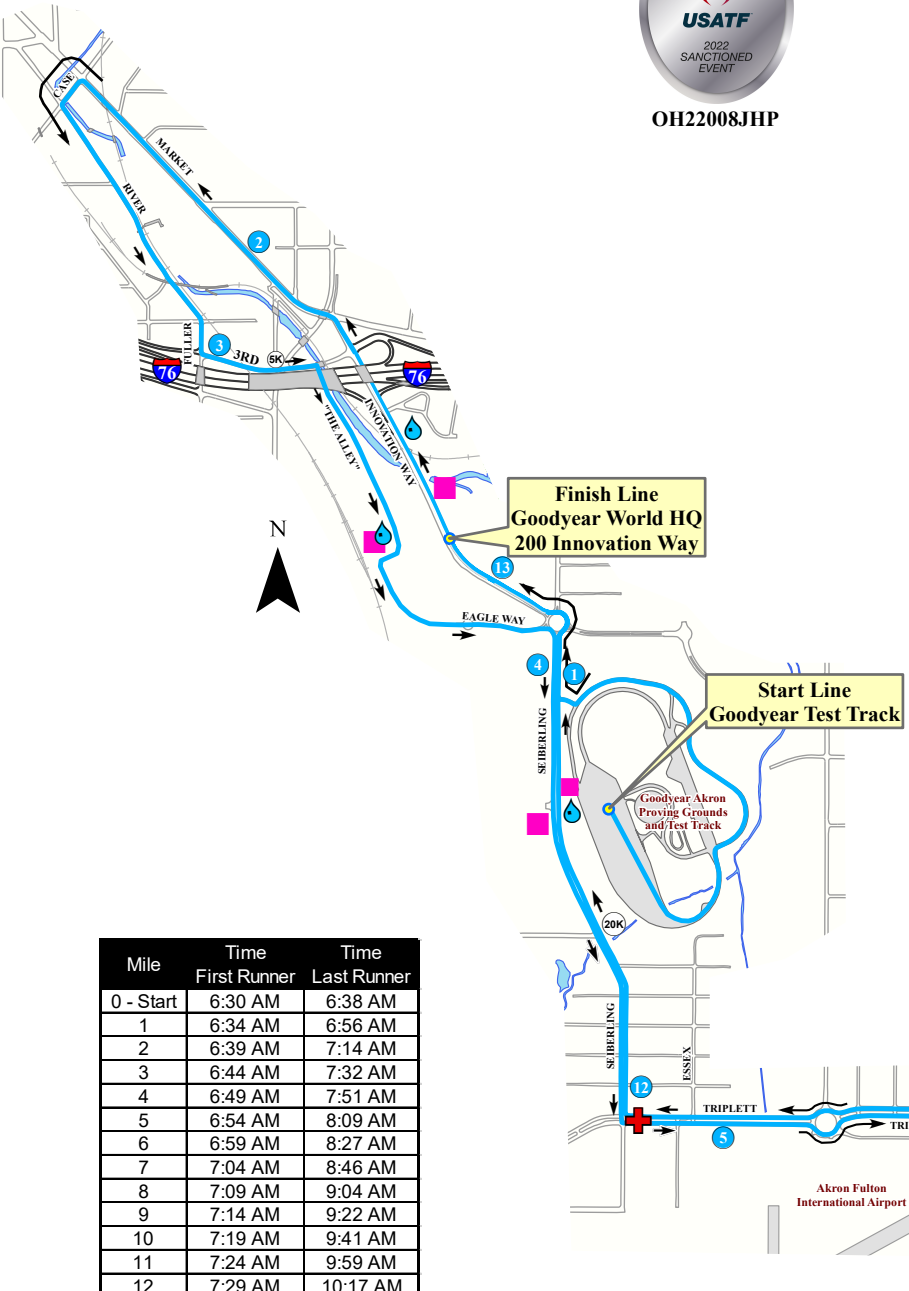

# 2022 Half Marathon Course

**AKRON MARATHON**  
RACE SERIES

HALF | 10K

Mile	Time	
	First Runner	Last Runner
0 - Start	6:30 AM	6:38 AM
1	6:34 AM	6:56 AM
2	6:39 AM	7:14 AM
3	6:44 AM	7:32 AM
4	6:49 AM	7:51 AM
5	6:54 AM	8:09 AM
6	6:59 AM	8:27 AM
7	7:04 AM	8:46 AM
8	7:09 AM	9:04 AM
9	7:14 AM	9:22 AM
10	7:19 AM	9:41 AM
11	7:24 AM	9:59 AM
12	7:29 AM	10:17 AM
13	7:34 AM	10:36 AM
13.1	7:35 AM	10:38 AM

- Start/Finish Lines
- Half Mile Markers
- Kilometer Markers
- Fluid Stations
- Energy Gel Stations
- Medical Aid Stations
- Restrooms
- Half Marathon