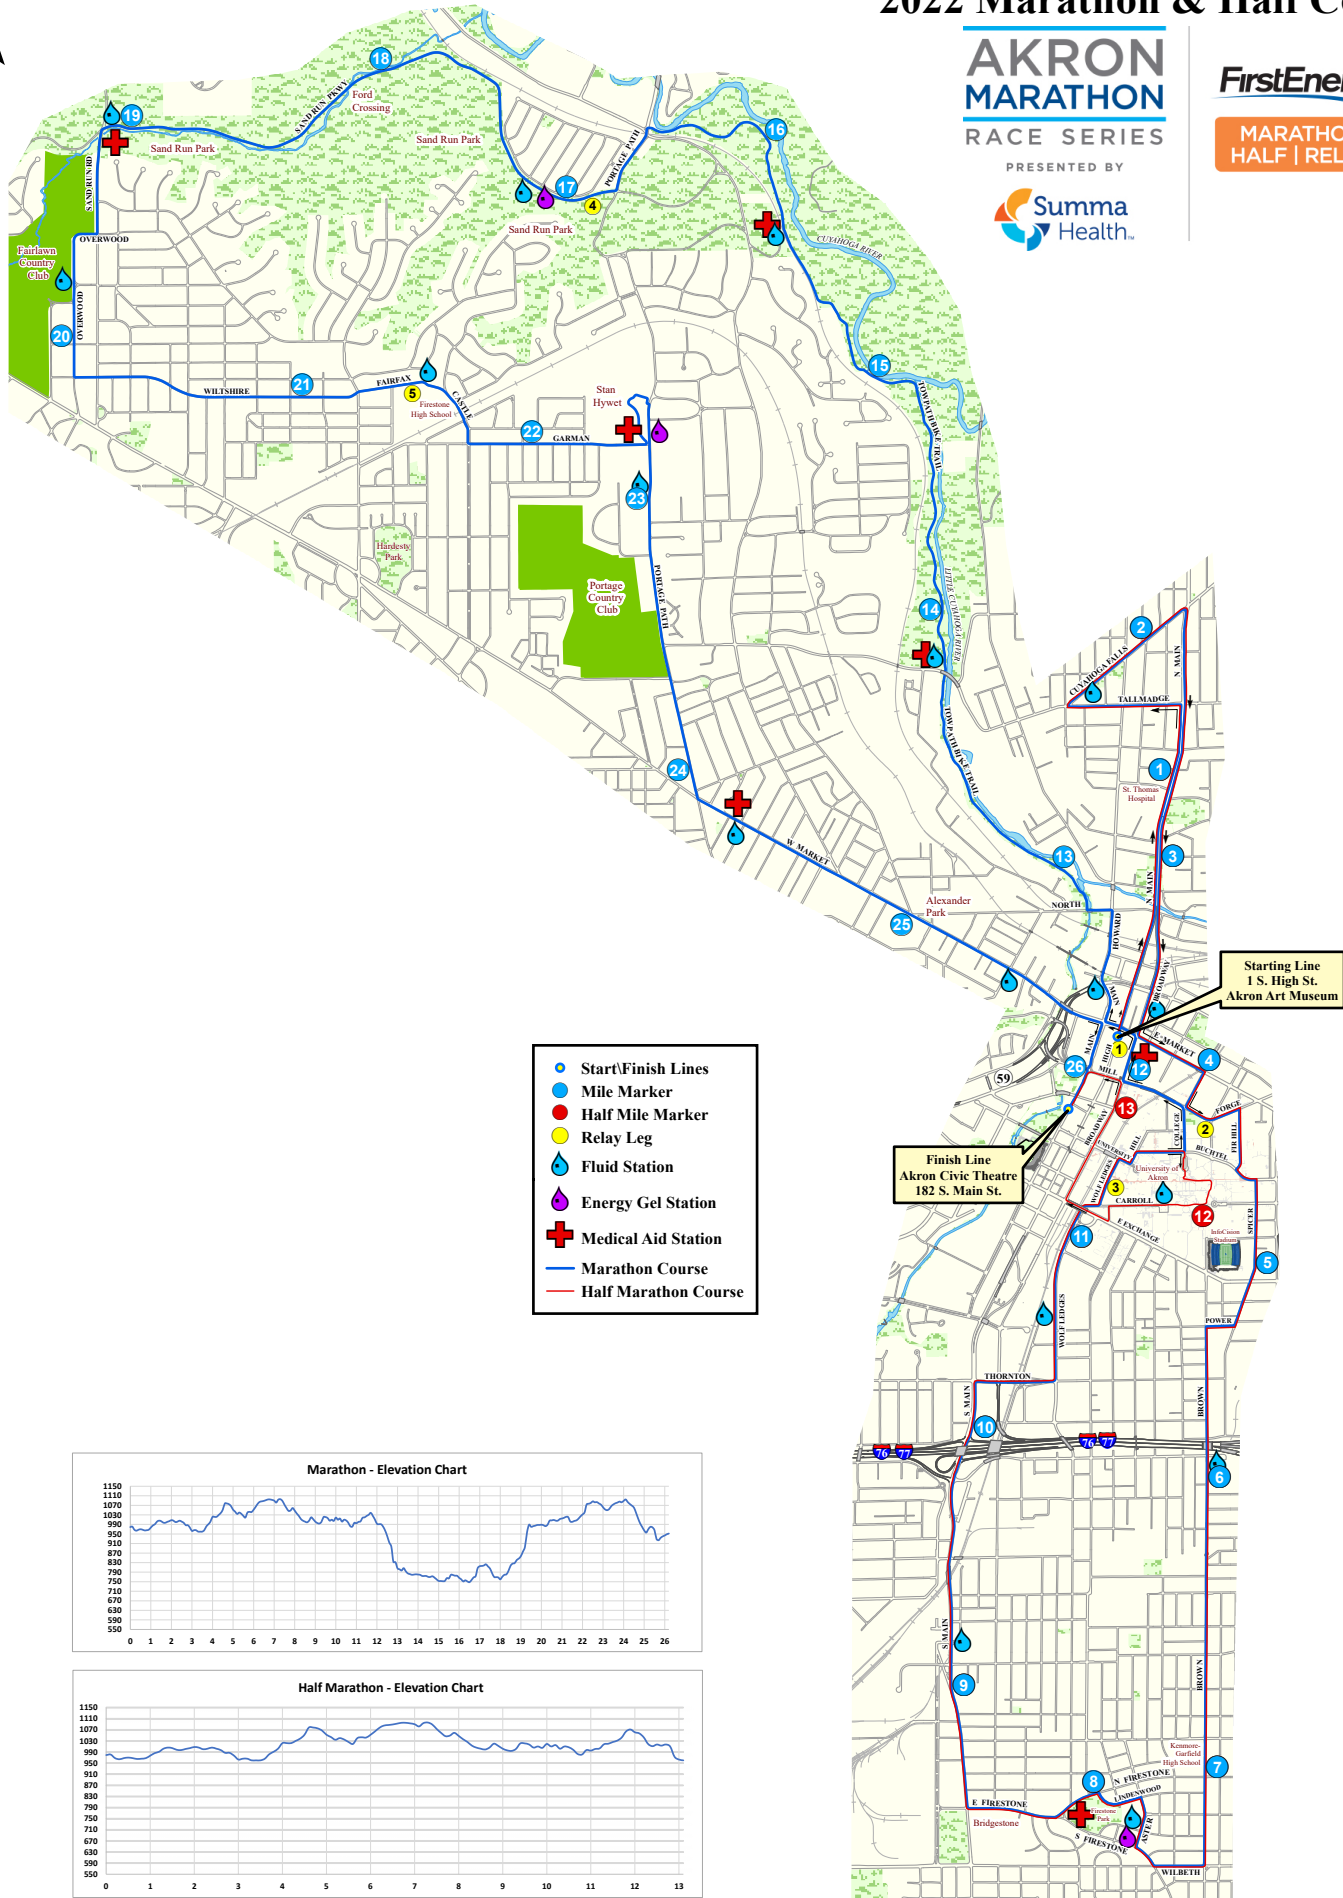

# 2022 Marathon & Half Course

**AKRON MARATHON**  
RACE SERIES

**FirstEnergy**

MARATHON  
HALF | RELAY

- Start/Finish Lines
- Mile Marker
- Half Mile Marker
- Relay Leg
- 💧 Fluid Station
- 💧 Energy Gel Station
- + Medical Aid Station
- Marathon Course
- Half Marathon Course