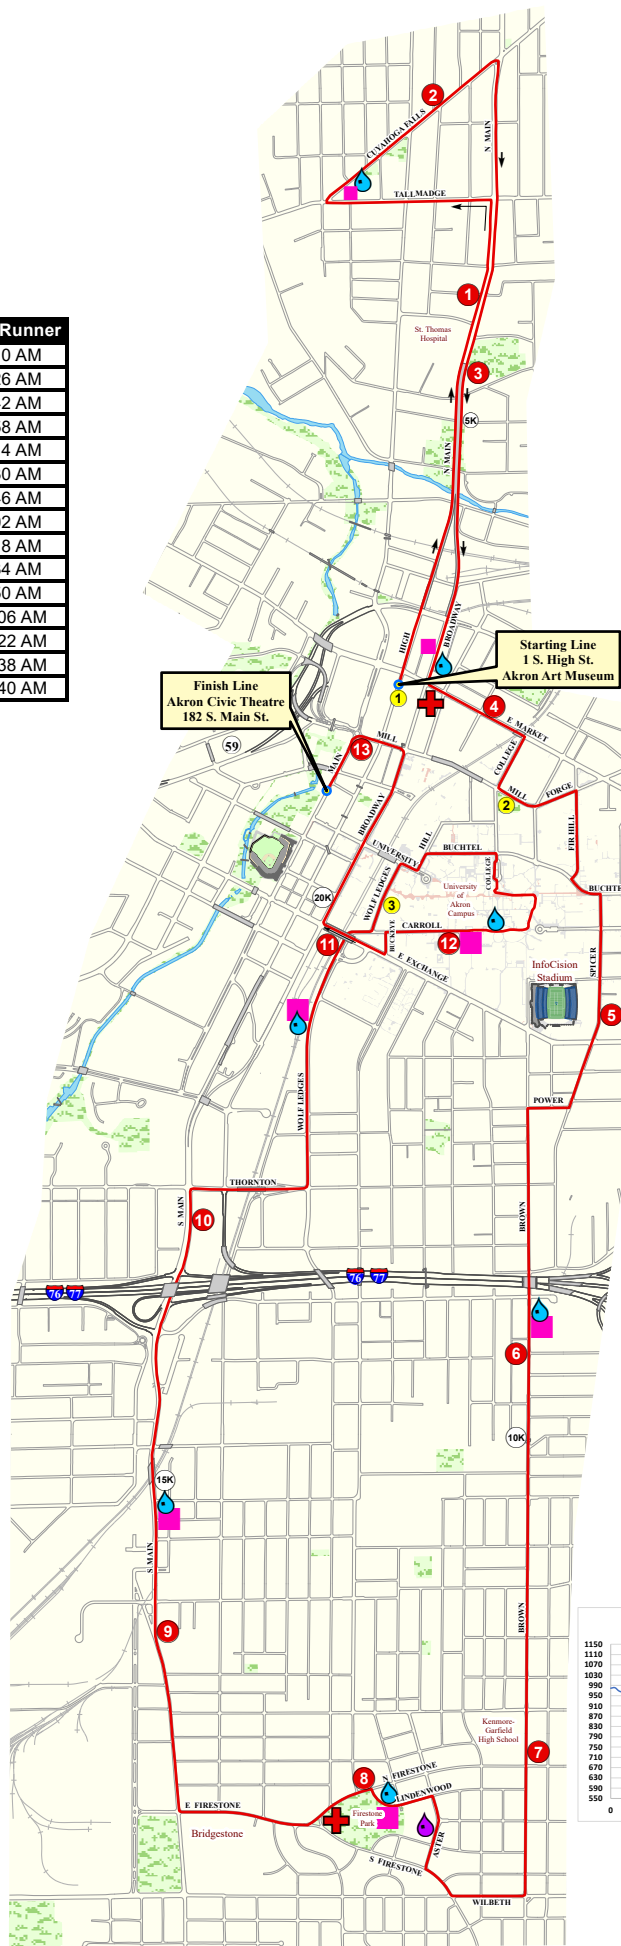

2022 Half Marathon Course

AKRON MARATHON
RACE SERIES

FirstEnergy

MARATHON
HALF | RELAY

OH22010JHP

Mile	First Runner	Last Runner
Start	7:00 AM	7:10 AM
1	7:05 AM	7:26 AM
2	7:10 AM	7:42 AM
3	7:15 AM	7:58 AM
4	7:20 AM	8:14 AM
5	7:25 AM	8:30 AM
6	7:31 AM	8:46 AM
7	7:36 AM	9:02 AM
8	7:41 AM	9:18 AM
9	7:46 AM	9:34 AM
10	7:51 AM	9:50 AM
11	7:57 AM	10:06 AM
12	8:02 AM	10:22 AM
13	8:07 AM	10:38 AM
13.1	8:07 AM	10:40 AM

- Start/Finish Lines
- Half Mile Marker
- Relay Leg
- Kilometer Marker
- Fluid Station
- Energy Gel Station
- Medical Aid Station
- Restroom
- Half Marathon Course