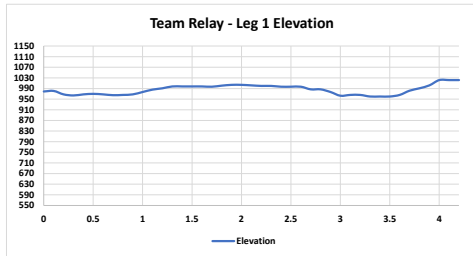

2022 Relay Leg #1

4.2 Miles

Start: 1 S. High St.
Continue straight on N. Main St.
Left on W. Tallmadge Ave.
Right on E. Cuyahoga Falls Ave.
Right on N. Main St.
Continue on Broadway St.
Left on E. Market St.
Right on S. College St.
Left on E. Mill St.
Finish: 250 E. Mill St.

- Start/Finish Lines
- Mile Marker
- Relay Leg
- Kilometer Marker
- 💧 Fluid Station
- + Medical Aid Station
- Restroom
- Relay #1 Course

Mile	First Runner	Last Runner
Start	7:00 AM	7:10 AM
1	7:05 AM	7:25 AM
2	7:10 AM	7:40 AM
3	7:15 AM	7:55 AM
4	7:21 AM	8:10 AM
5	7:26 AM	8:25 AM