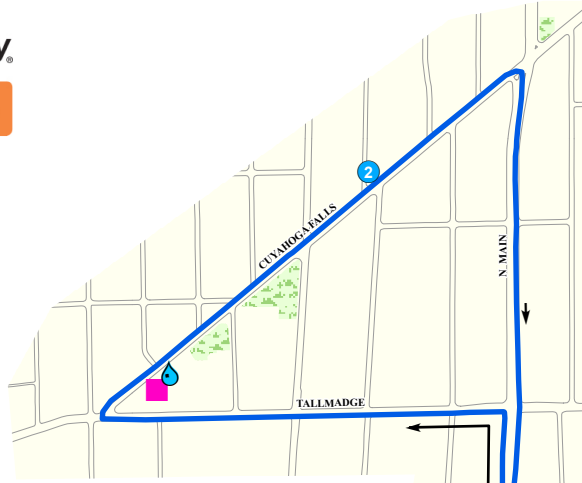

2022 Relay Leg #1

4.2 Miles

Start: 1 S. High St.
Continue straight on N. Main St.
Left on W. Tallmadge Ave.
Right on E. Cuyahoga Falls Ave.
Right on N. Main St.
Continue on Broadway St.
Left on E. Market St.
Right on S. College St.
Left on E. Mill St.
Finish: 250 E. Mill St.

- Start/Finish Lines
- Mile Marker
- Relay Leg
- Kilometer Marker
- 💧 Fluid Station
- + Medical Aid Station
- Restroom
- Relay #1 Course

Mile	First Runner	Last Runner
Start	7:00 AM	7:10 AM
1	7:05 AM	7:25 AM
2	7:10 AM	7:40 AM
3	7:15 AM	7:55 AM
4	7:21 AM	8:10 AM
5	7:26 AM	8:25 AM

Starting Line
1 S. High St.
next to Akron Art Museum