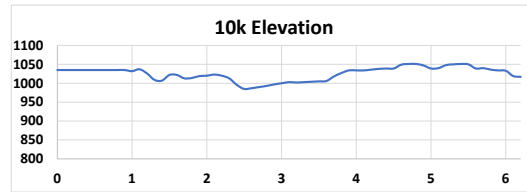

# 2023 Half Marathon & 10k Course

OH22007JHP  
OH22008JHP

**AKRON MARATHON**  
RACE SERIES  
PRESENTED BY

HALF | 10K

- Start/Finish Lines
- Half Mile Markers
- 10k Mile Markers
- Kilometer Markers
- 💧 Fluid Stations
- 💧 Energy Gel Stations
- + Medical Aid Stations
- 🚻 Restrooms
- Half Marathon
- 10k Course

Mile	Time First Runner	Time Last Runner
0 - Start	6:30 AM	6:38 AM
1	6:34 AM	6:57 AM
2	6:39 AM	7:16 AM
3	6:44 AM	7:36 AM
4	6:49 AM	7:55 AM
5	6:54 AM	8:14 AM
6	6:59 AM	8:34 AM
6.2	7:00 AM	8:38 AM

Mile	Time First Runner	Time Last Runner
0 - Start	6:30 AM	6:38 AM
1	6:34 AM	6:54 AM
2	6:39 AM	7:10 AM
3	6:44 AM	7:26 AM
4	6:49 AM	7:42 AM
5	6:54 AM	7:58 AM
6	6:59 AM	8:14 AM
7	7:04 AM	8:30 AM
8	7:09 AM	8:46 AM
9	7:14 AM	9:02 AM
10	7:19 AM	9:18 AM
11	7:24 AM	9:34 AM
12	7:29 AM	9:50 AM
13	7:34 AM	10:06 AM
13.1	7:35 AM	10:08 AM