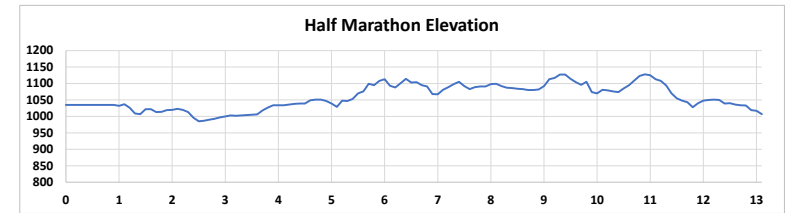

# 2023 Half Marathon & 10k Course

OH22007JHP  
OH22008JHP

**AKRON MARATHON**  
RACE SERIES  
PRESENTED BY

HALF | 10K

- Start/Finish Lines
- Half Mile Markers
- 10k Mile Markers
- Kilometer Markers
- 💧 Fluid Stations
- 💧 Energy Gel Stations
- + Medical Aid Stations
- 🚻 Restrooms
- Half Marathon
- 10k Course

Mile	Time First Runner	Time Last Runner
0 - Start	6:30 AM	6:38 AM
1	6:34 AM	6:57 AM
2	6:39 AM	7:16 AM
3	6:44 AM	7:36 AM
4	6:49 AM	7:55 AM
5	6:54 AM	8:14 AM
6	6:59 AM	8:34 AM
6.2	7:00 AM	8:38 AM

Mile	Time First Runner	Time Last Runner
0 - Start	6:30 AM	6:38 AM
1	6:34 AM	6:54 AM
2	6:39 AM	7:10 AM
3	6:44 AM	7:26 AM
4	6:49 AM	7:42 AM
5	6:54 AM	7:58 AM
6	6:59 AM	8:14 AM
7	7:04 AM	8:30 AM
8	7:09 AM	8:46 AM
9	7:14 AM	9:02 AM
10	7:19 AM	9:18 AM
11	7:24 AM	9:34 AM
12	7:29 AM	9:50 AM
13	7:34 AM	10:06 AM
13.1	7:35 AM	10:08 AM