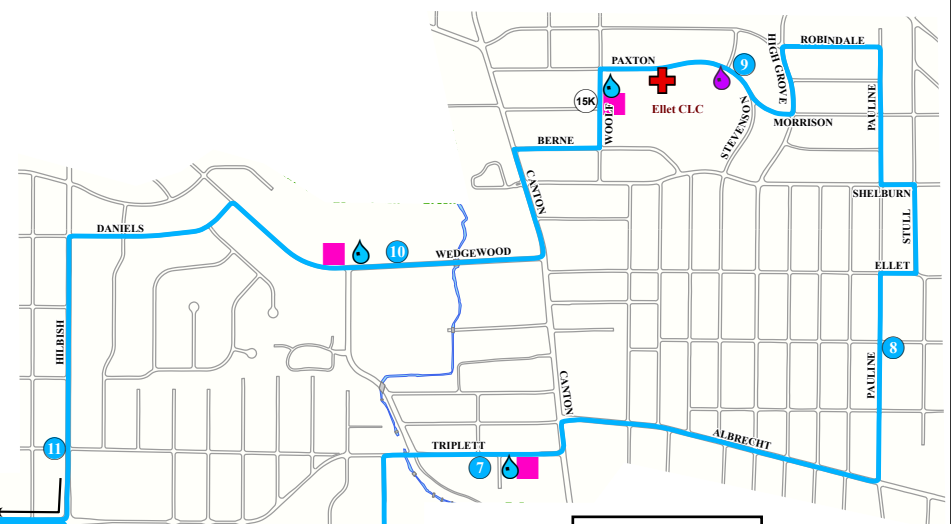

# 2023 Half Marathon & 10k Course

OH22007JHP  
OH22008JHP

**AKRON MARATHON**  
RACE SERIES  
PRESENTED BY

HALF | 10K

- Start/Finish Lines
- Half Mile Markers
- 10k Mile Markers
- Kilometer Markers
- 💧 Fluid Stations
- 💧 Energy Gel Stations
- + Medical Aid Stations
- 🚻 Restrooms
- Half Marathon
- 10k Course

Mile	Time First Runner	Time Last Runner
0 - Start	6:30 AM	6:38 AM
1	6:34 AM	6:57 AM
2	6:39 AM	7:16 AM
3	6:44 AM	7:36 AM
4	6:49 AM	7:55 AM
5	6:54 AM	8:14 AM
6	6:59 AM	8:34 AM
6.2	7:00 AM	8:38 AM

Mile	Time First Runner	Time Last Runner
0 - Start	6:30 AM	6:38 AM
1	6:34 AM	6:54 AM
2	6:39 AM	7:10 AM
3	6:44 AM	7:26 AM
4	6:49 AM	7:42 AM
5	6:54 AM	7:58 AM
6	6:59 AM	8:14 AM
7	7:04 AM	8:30 AM
8	7:09 AM	8:46 AM
9	7:14 AM	9:02 AM
10	7:19 AM	9:18 AM
11	7:24 AM	9:34 AM
12	7:29 AM	9:50 AM
13	7:34 AM	10:06 AM
13.1	7:35 AM	10:08 AM

\*Map Created By Wendy Doyle - Cartographer