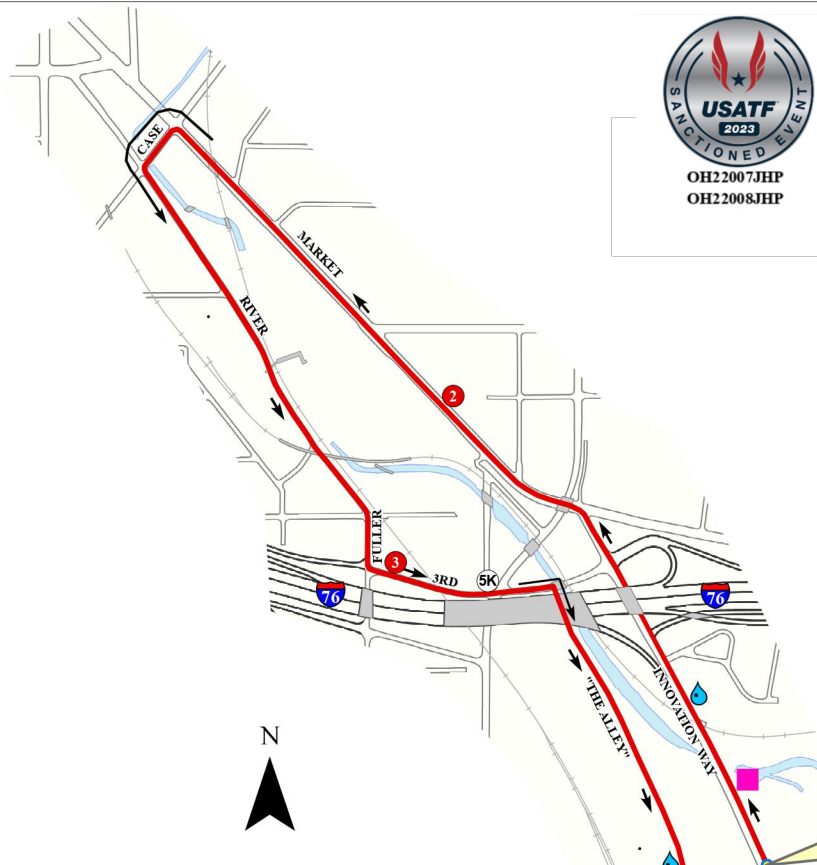

2023 10k Course

OH22007JHP
OH22008JHP

AKRON MARATHON
RACE SERIES

PRESENTED BY

HALF | 10K

| Mile | Time | |
|-----------|--------------|-------------|
| | First Runner | Last Runner |
| 0 - Start | 6:30 AM | 6:38 AM |
| 1 | 6:34 AM | 6:57 AM |
| 2 | 6:39 AM | 7:16 AM |
| 3 | 6:44 AM | 7:36 AM |
| 4 | 6:49 AM | 7:55 AM |
| 5 | 6:54 AM | 8:14 AM |
| 6 | 6:59 AM | 8:34 AM |
| 6.2 | 7:00 AM | 8:38 AM |

- Start/Finish Lines
- Mile Marker
- Kilometer Marker
- Fluid Station
- Medical Aid Station
- Restrooms
- 10k Course

Finish Line
Goodyear World HQ
200 Innovation Way

Start Line
Goodyear Test Track