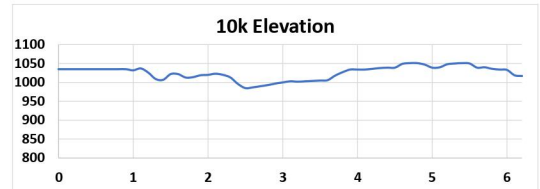

2023 10k Course

OH22007JHP
OH22008JHP

AKRON MARATHON
RACE SERIES

PRESENTED BY

HALF | 10K

| Mile | Time | |
|-----------|--------------|-------------|
| | First Runner | Last Runner |
| 0 - Start | 6:30 AM | 6:38 AM |
| 1 | 6:34 AM | 6:57 AM |
| 2 | 6:39 AM | 7:16 AM |
| 3 | 6:44 AM | 7:36 AM |
| 4 | 6:49 AM | 7:55 AM |
| 5 | 6:54 AM | 8:14 AM |
| 6 | 6:59 AM | 8:34 AM |
| 6.2 | 7:00 AM | 8:38 AM |

- Start/Finish Lines
- Mile Marker
- Kilometer Marker
- Fluid Station
- Medical Aid Station
- Restrooms
- 10k Course

Finish Line
Goodyear World HQ
200 Innovation Way

Start Line
Goodyear Test Track