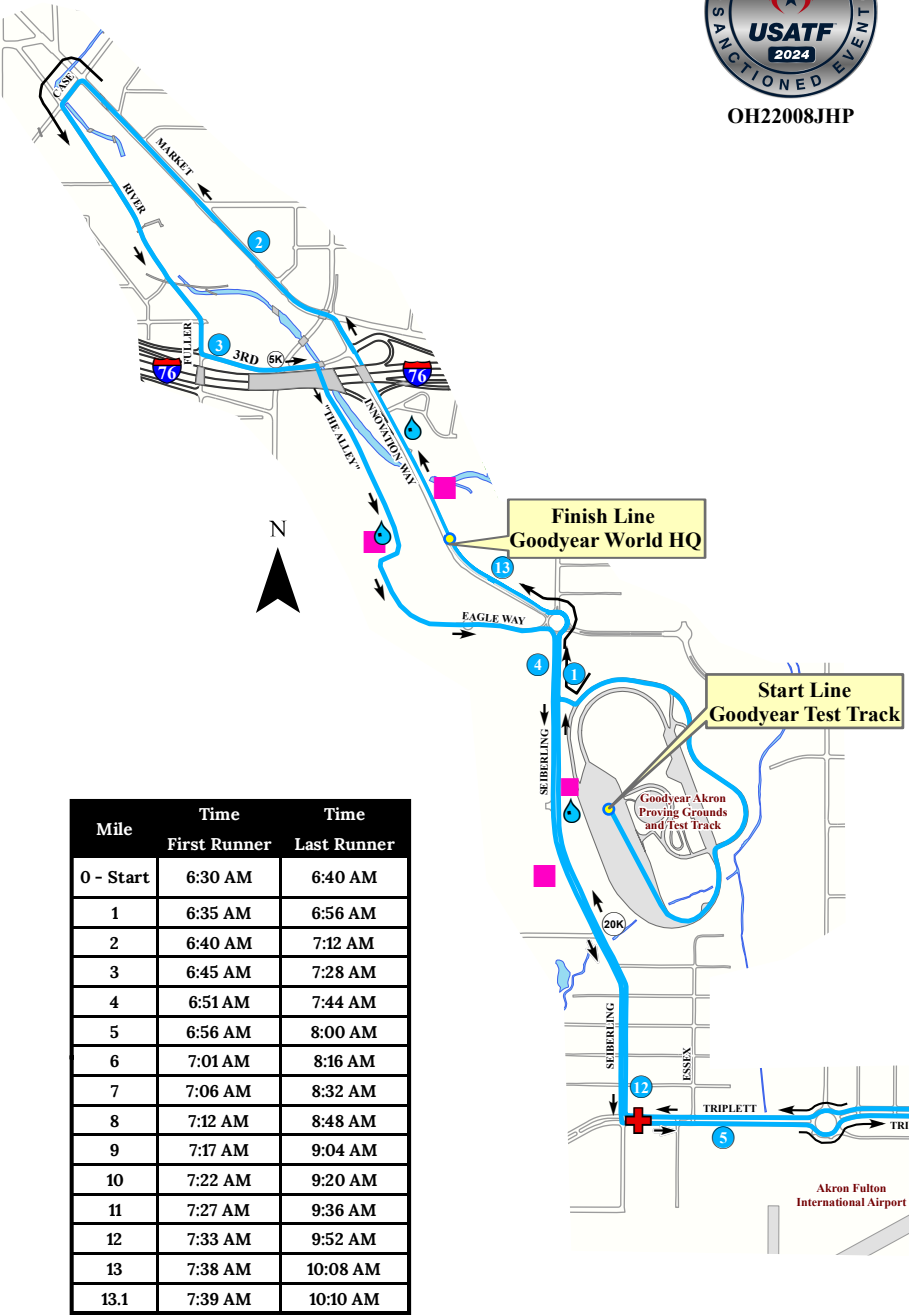

OH22008JHP

2024 Half Marathon Course

AKRON MARATHON
RACE SERIES

HALF | 10K

Mile	Time	Time
0 - Start	First Runner	Last Runner
1	6:35 AM	6:56 AM
2	6:40 AM	7:12 AM
3	6:45 AM	7:28 AM
4	6:51 AM	7:44 AM
5	6:56 AM	8:00 AM
6	7:01 AM	8:16 AM
7	7:06 AM	8:32 AM
8	7:12 AM	8:48 AM
9	7:17 AM	9:04 AM
10	7:22 AM	9:20 AM
11	7:27 AM	9:36 AM
12	7:33 AM	9:52 AM
13	7:38 AM	10:08 AM
13.1	7:39 AM	10:10 AM

- Start/Finish Lines
- Half Mile Markers
- Kilometer Markers
- Fluid Stations
- Energy Gel Stations
- Medical Aid Stations
- Restrooms
- Half Marathon