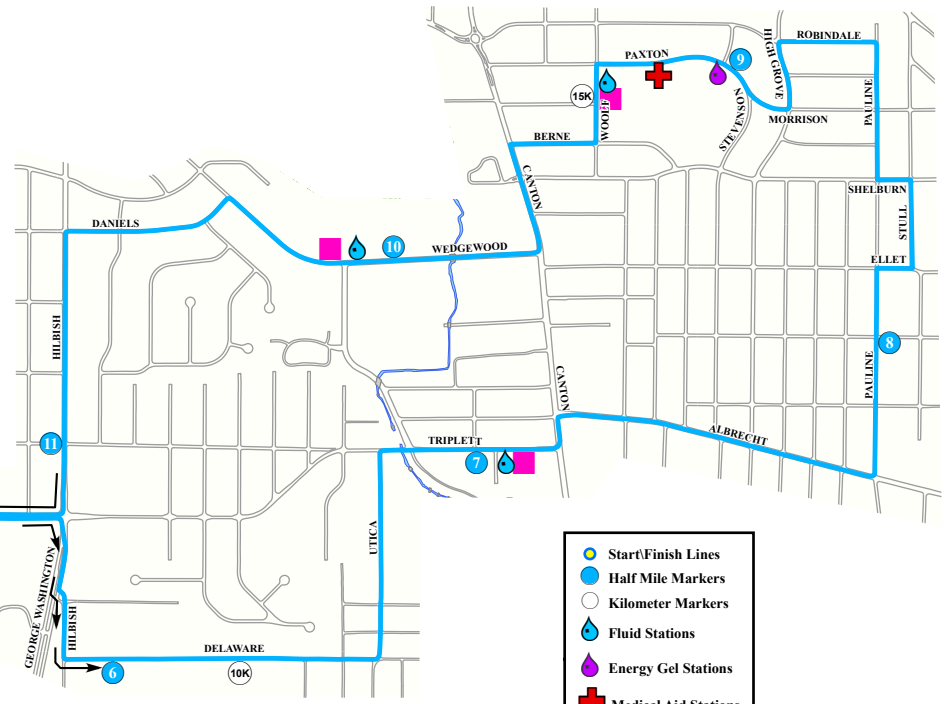

OH22008JHP

2024 Half Marathon Course

AKRON MARATHON
RACE SERIES

HALF | 10K

Mile	Time	Time
0 - Start	First Runner	Last Runner
1	6:35 AM	6:56 AM
2	6:40 AM	7:12 AM
3	6:45 AM	7:28 AM
4	6:51 AM	7:44 AM
5	6:56 AM	8:00 AM
6	7:01 AM	8:16 AM
7	7:06 AM	8:32 AM
8	7:12 AM	8:48 AM
9	7:17 AM	9:04 AM
10	7:22 AM	9:20 AM
11	7:27 AM	9:36 AM
12	7:33 AM	9:52 AM
13	7:38 AM	10:08 AM
13.1	7:39 AM	10:10 AM

- Start/Finish Lines
- Half Mile Markers
- Kilometer Markers
- Fluid Stations
- Energy Gel Stations
- Medical Aid Stations
- Restrooms
- Half Marathon