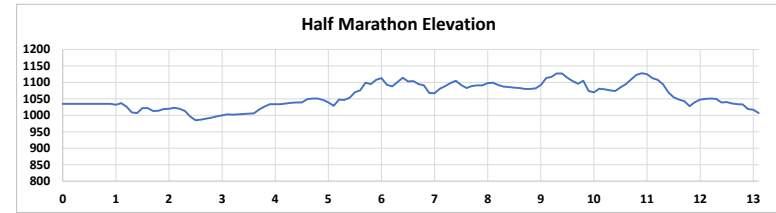

OH22008JHP

2024 Half Marathon Course

AKRON MARATHON
RACE SERIES

HALF | 10K

Mile	Time	Time
0 - Start	First Runner	Last Runner
1	6:35 AM	6:56 AM
2	6:40 AM	7:12 AM
3	6:45 AM	7:28 AM
4	6:51 AM	7:44 AM
5	6:56 AM	8:00 AM
6	7:01 AM	8:16 AM
7	7:06 AM	8:32 AM
8	7:12 AM	8:48 AM
9	7:17 AM	9:04 AM
10	7:22 AM	9:20 AM
11	7:27 AM	9:36 AM
12	7:33 AM	9:52 AM
13	7:38 AM	10:08 AM
13.1	7:39 AM	10:10 AM

- Start/Finish Lines
- Half Mile Markers
- Kilometer Markers
- Fluid Stations
- Energy Gel Stations
- Medical Aid Stations
- Restrooms
- Half Marathon