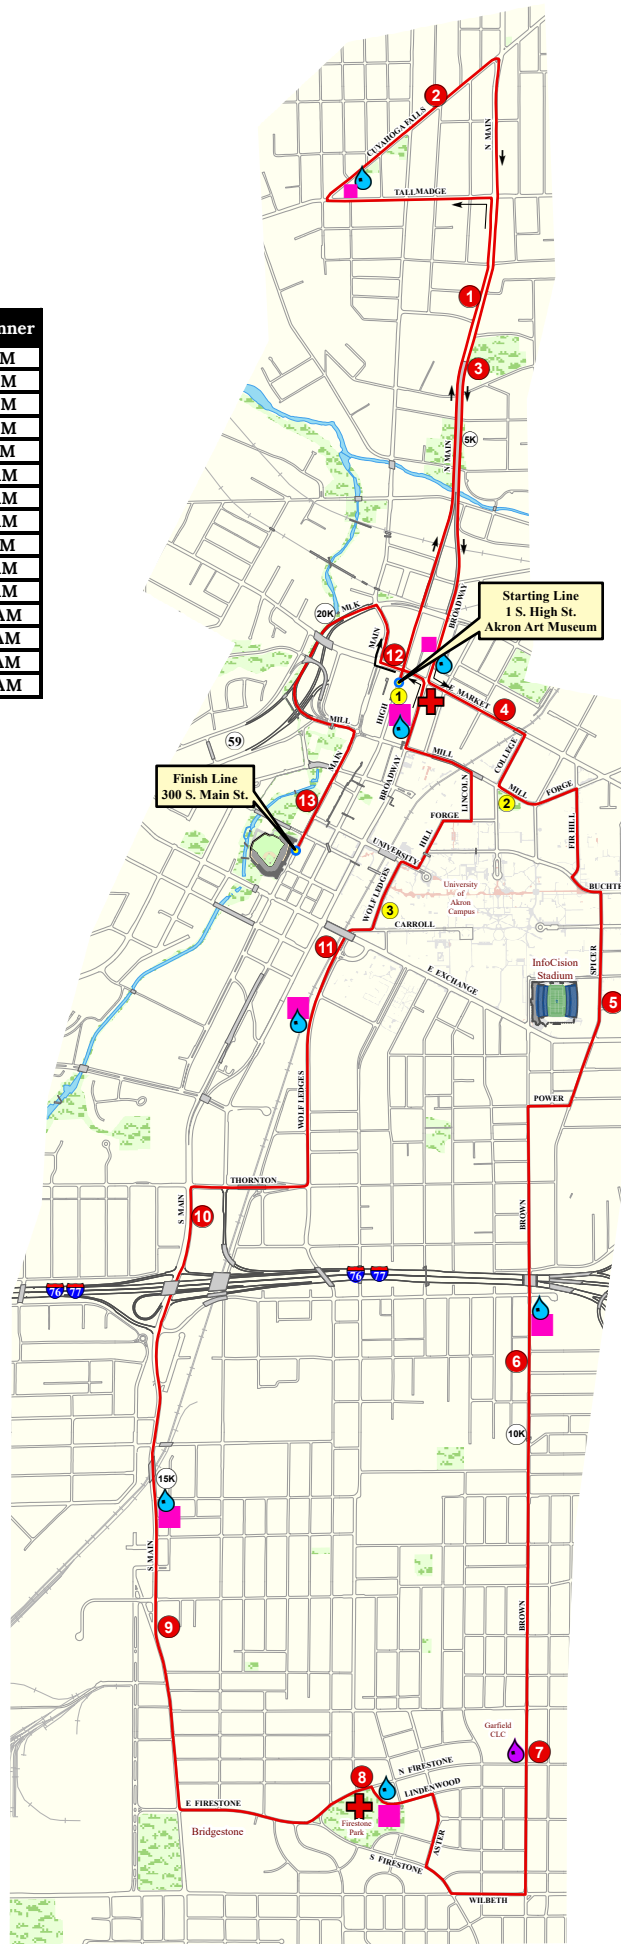

2024 Half Marathon Course

AKRON MARATHON
RACE SERIES

FirstEnergy

MARATHON
HALF | RELAY

Mile	First Runner	Last Runner
Start	7:00 AM	7:10 AM
1	7:04 AM	7:26 AM
2	7:09 AM	7:42 AM
3	7:14 AM	7:58 AM
4	7:19 AM	8:14 AM
5	7:24 AM	8:30 AM
6	7:29 AM	8:46 AM
7	7:34 AM	9:02 AM
8	7:39 AM	9:18 AM
9	7:44 AM	9:34 AM
10	7:49 AM	9:50 AM
11	7:54 AM	10:06 AM
12	7:59 AM	10:22 AM
13	8:04 AM	10:38 AM
13.1	8:05 AM	10:40 AM

- Start/Finish Lines
- Half Mile Marker
- Relay Leg
- Kilometer Marker
- Fluid Station
- Energy Gel Station
- Medical Aid Station
- Restroom
- Half Marathon Course