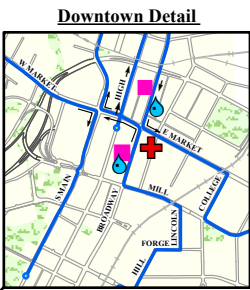

2024 Marathon Course

AKRON MARATHON RACE SERIES

FirstEnergy

MARATHON HALF | RELAY

Mile	First Runner	Last Runner
Start	7:00 AM	7:10 AM
1	7:05 AM	7:25 AM
2	7:10 AM	7:40 AM
3	7:15 AM	7:55 AM
4	7:20 AM	8:10 AM
5	7:25 AM	8:25 AM
6	7:31 AM	8:40 AM
7	7:36 AM	8:55 AM
8	7:41 AM	9:10 AM
9	7:46 AM	9:25 AM
10	7:51 AM	9:40 AM
11	7:56 AM	9:55 AM
12	8:02 AM	10:10 AM
13	8:07 AM	10:25 AM
14	8:12 AM	10:40 AM
15	8:17 AM	10:55 AM
16	8:22 AM	11:10 AM
17	8:27 AM	11:25 AM
18	8:33 AM	11:40 AM
19	8:38 AM	11:55 AM
20	8:43 AM	12:10 PM
21	8:48 AM	12:25 PM
22	8:53 AM	12:40 PM
23	8:58 AM	12:55 PM
24	9:04 AM	1:10 PM
25	9:09 AM	1:25 PM
26	9:14 AM	1:40 PM
26.2	9:15 AM	1:43 PM

- Start/Finish Lines
- Mile Marker
- Relay Leg
- Kilometer Marker
- 💧 Fluid Station
- 💧 Energy Gel Station
- + Medical Aid Station
- Restroom
- Marathon Course

Starting Line
1 S. High St.
Akron Art Museum

Finish Line
300 S. Main St.