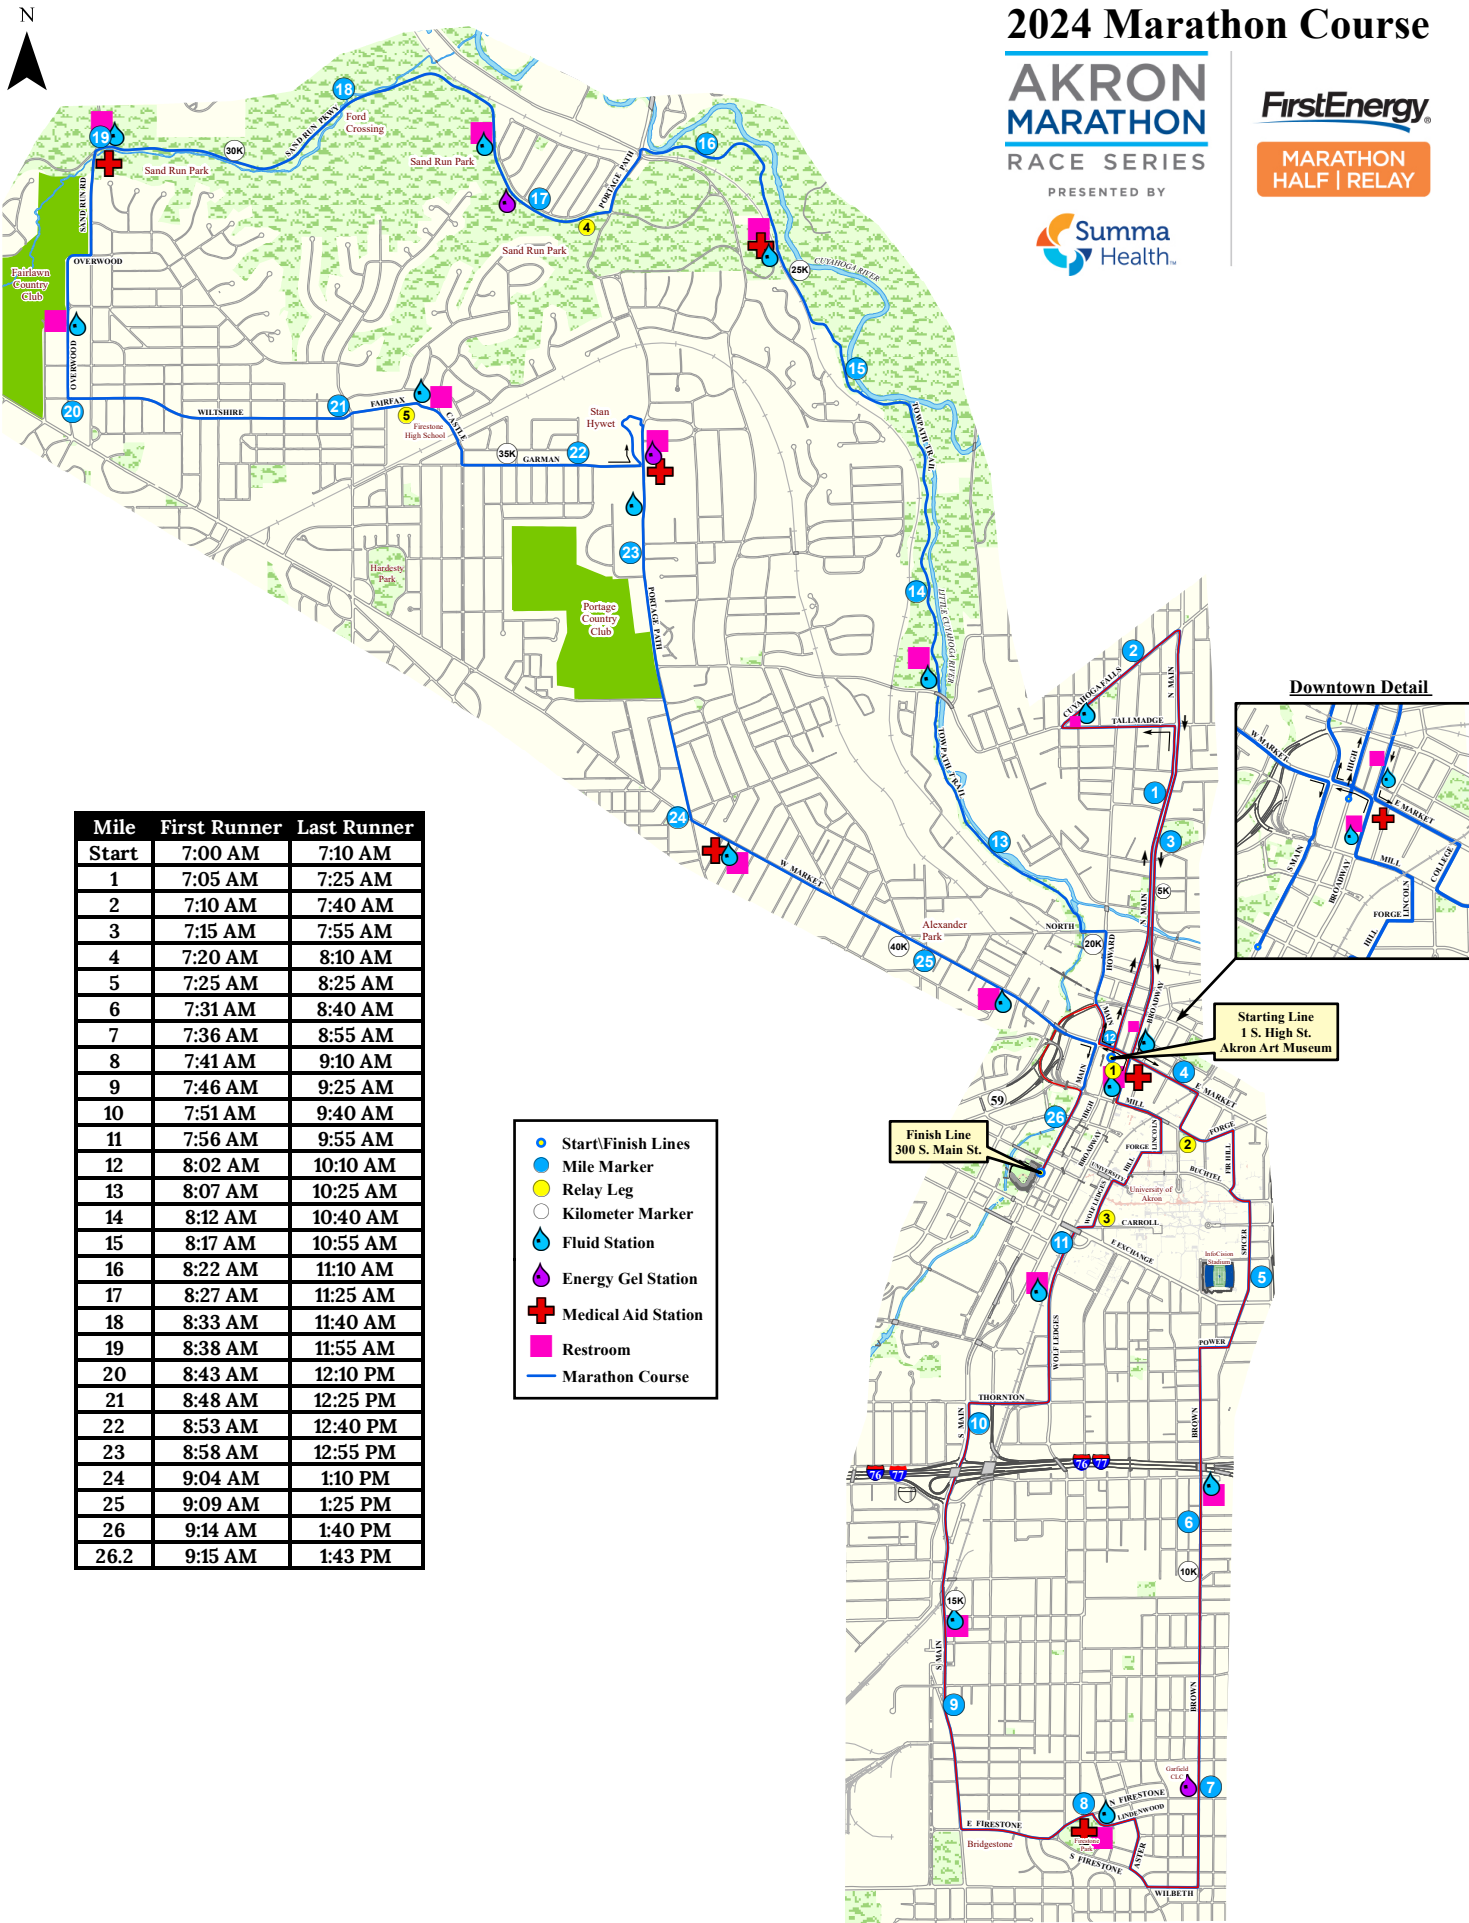

2024 Marathon Course

AKRON MARATHON RACE SERIES

FirstEnergy

MARATHON HALF | RELAY

Mile	First Runner	Last Runner
Start	7:00 AM	7:10 AM
1	7:05 AM	7:25 AM
2	7:10 AM	7:40 AM
3	7:15 AM	7:55 AM
4	7:20 AM	8:10 AM
5	7:25 AM	8:25 AM
6	7:31 AM	8:40 AM
7	7:36 AM	8:55 AM
8	7:41 AM	9:10 AM
9	7:46 AM	9:25 AM
10	7:51 AM	9:40 AM
11	7:56 AM	9:55 AM
12	8:02 AM	10:10 AM
13	8:07 AM	10:25 AM
14	8:12 AM	10:40 AM
15	8:17 AM	10:55 AM
16	8:22 AM	11:10 AM
17	8:27 AM	11:25 AM
18	8:33 AM	11:40 AM
19	8:38 AM	11:55 AM
20	8:43 AM	12:10 PM
21	8:48 AM	12:25 PM
22	8:53 AM	12:40 PM
23	8:58 AM	12:55 PM
24	9:04 AM	1:10 PM
25	9:09 AM	1:25 PM
26	9:14 AM	1:40 PM
26.2	9:15 AM	1:43 PM

- Start/Finish Lines
- Mile Marker
- Relay Leg
- Kilometer Marker
- 💧 Fluid Station
- 💧 Energy Gel Station
- + Medical Aid Station
- Restroom
- Marathon Course

Starting Line
1 S. High St.
Akron Art Museum

Finish Line
300 S. Main St.