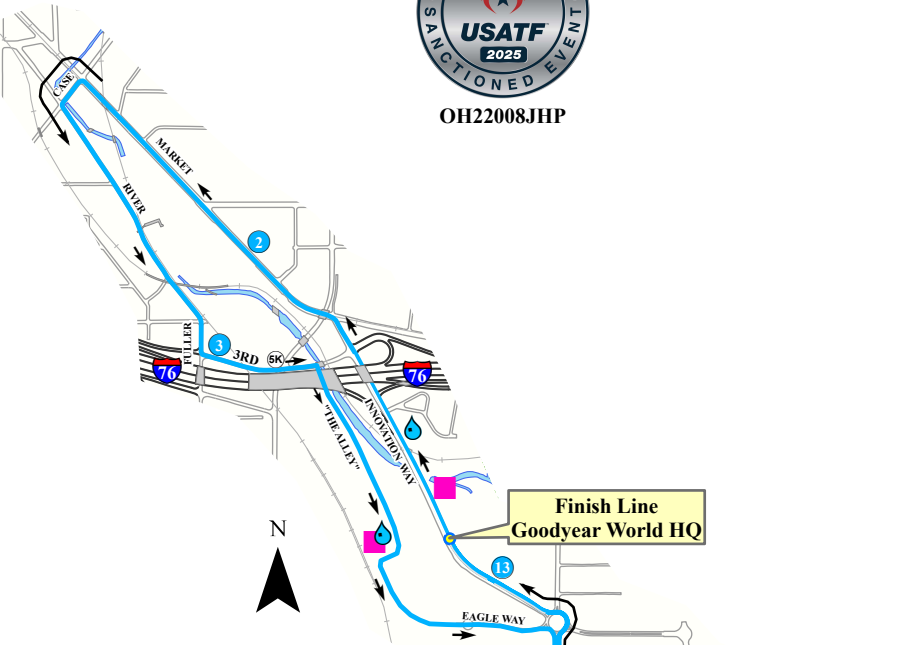

2025 Half Marathon Course

OH22008JHP

Mile	Time	
	First Runner	Last Runner
0 - Start	6:30 AM	6:40 AM
1	6:35 AM	6:56 AM
2	6:40 AM	7:12 AM
3	6:45 AM	7:28 AM
4	6:51 AM	7:44 AM
5	6:56 AM	8:00 AM
6	7:01 AM	8:16 AM
7	7:06 AM	8:32 AM
8	7:12 AM	8:48 AM
9	7:17 AM	9:04 AM
10	7:22 AM	9:20 AM
11	7:27 AM	9:36 AM
12	7:33 AM	9:52 AM
13	7:38 AM	10:08 AM
13.1	7:39 AM	10:10 AM

- Start/Finish Lines
- Half Mile Markers
- Kilometer Markers
- Fluid Stations
- Energy Gel Stations
- Medical Aid Stations
- Restrooms
- Half Marathon

*Map Created By Wendy Doyle - Cartographer