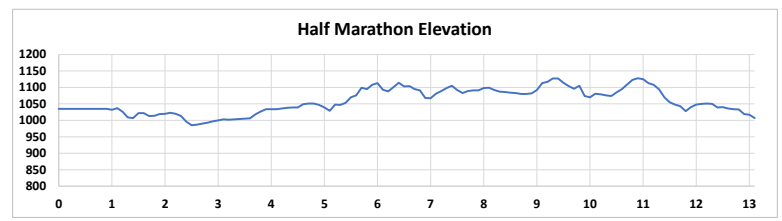

2025 Half Marathon Course

OH22008JHP

Mile	Time	
	First Runner	Last Runner
0 - Start	6:30 AM	6:40 AM
1	6:35 AM	6:56 AM
2	6:40 AM	7:12 AM
3	6:45 AM	7:28 AM
4	6:51 AM	7:44 AM
5	6:56 AM	8:00 AM
6	7:01 AM	8:16 AM
7	7:06 AM	8:32 AM
8	7:12 AM	8:48 AM
9	7:17 AM	9:04 AM
10	7:22 AM	9:20 AM
11	7:27 AM	9:36 AM
12	7:33 AM	9:52 AM
13	7:38 AM	10:08 AM
13.1	7:39 AM	10:10 AM