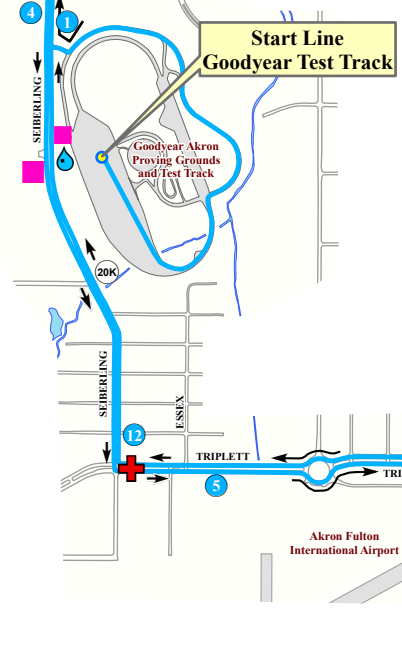

2025 Half Marathon Course

OH22008JHP

Mile	Time	
	First Runner	Last Runner
0 - Start	6:30 AM	6:40 AM
1	6:35 AM	6:56 AM
2	6:40 AM	7:12 AM
3	6:45 AM	7:28 AM
4	6:51 AM	7:44 AM
5	6:56 AM	8:00 AM
6	7:01 AM	8:16 AM
7	7:06 AM	8:32 AM
8	7:12 AM	8:48 AM
9	7:17 AM	9:04 AM
10	7:22 AM	9:20 AM
11	7:27 AM	9:36 AM
12	7:33 AM	9:52 AM
13	7:38 AM	10:08 AM
13.1	7:39 AM	10:10 AM

- Start/Finish Lines
- Half Mile Markers
- Kilometer Markers
- Fluid Stations
- Energy Gel Stations
- Medical Aid Stations
- Restrooms
- Half Marathon

*Map Created By Wendy Doyle - Cartographer