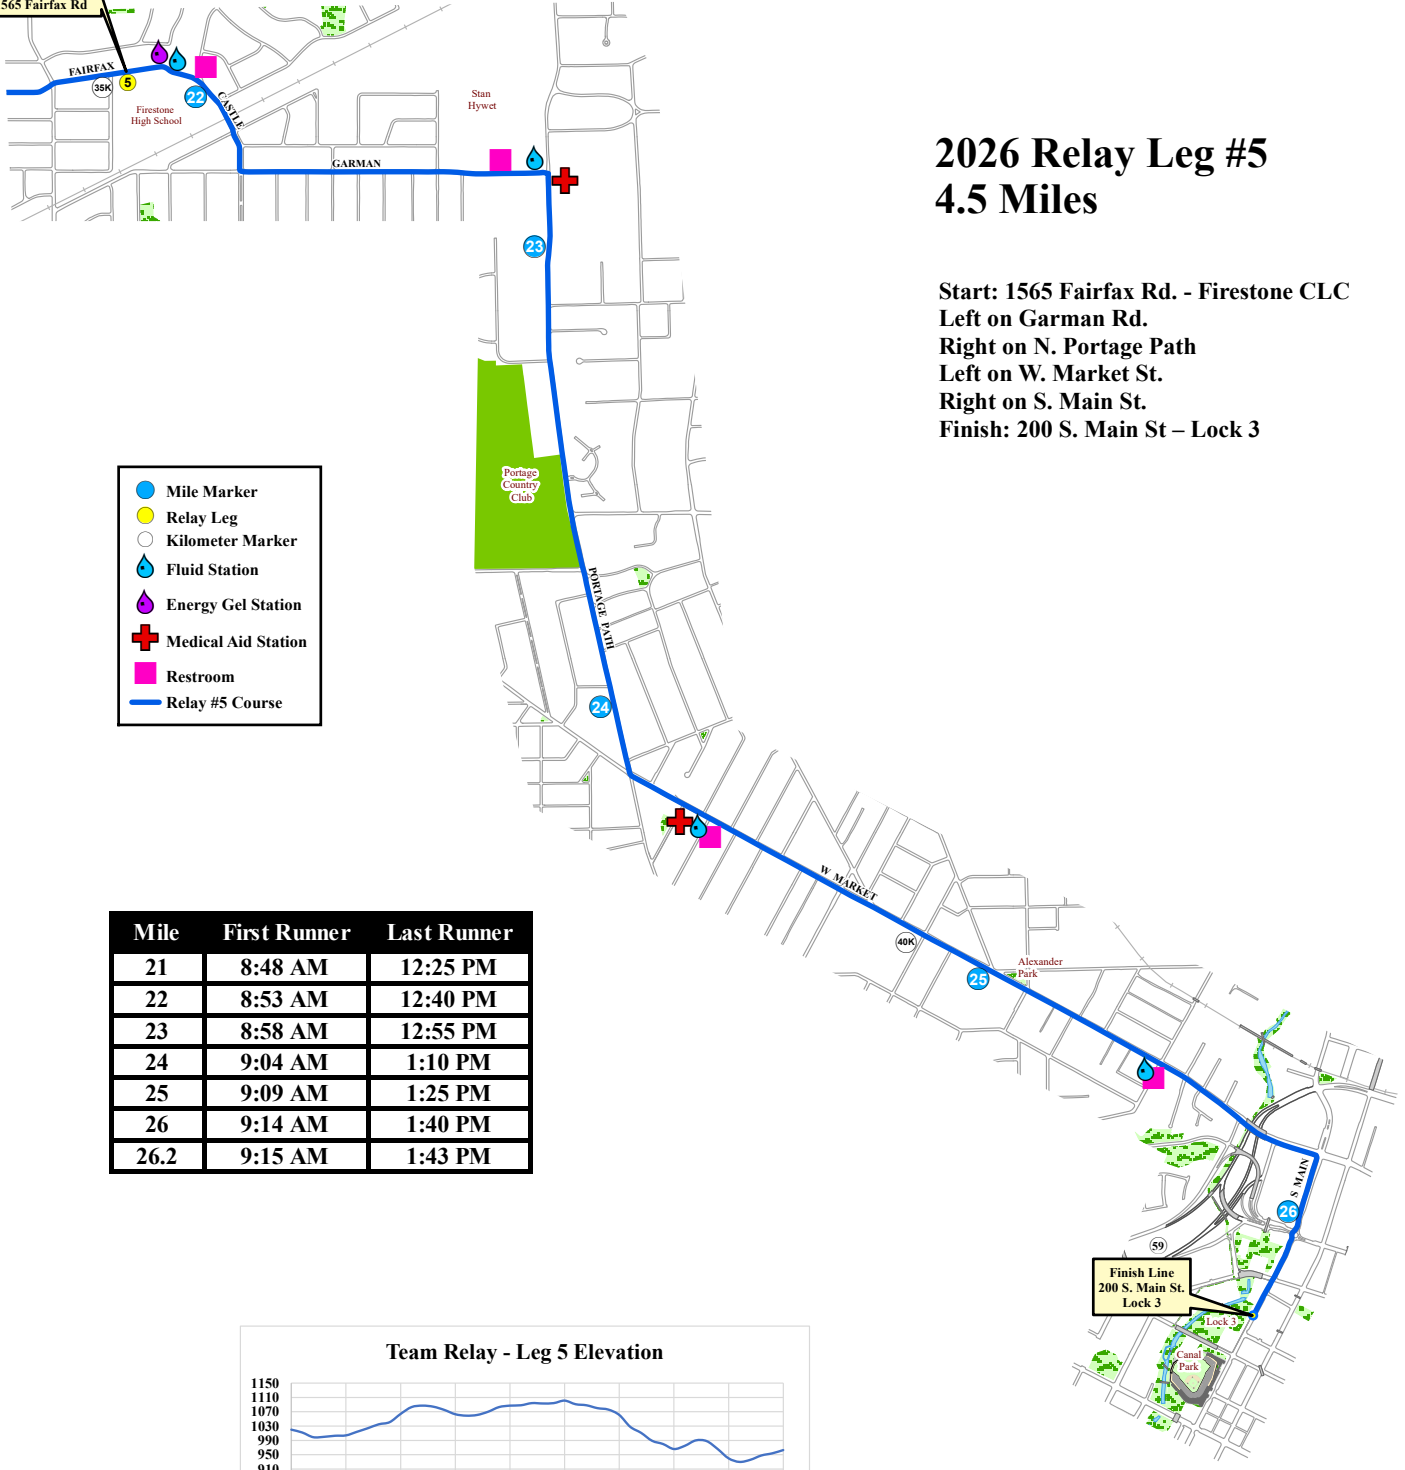

Start Relay Leg 5 /
Finish Relay Leg 4
1565 Fairfax Rd

2026 Relay Leg #5 4.5 Miles

Start: 1565 Fairfax Rd. - Firestone CLC
Left on Garman Rd.
Right on N. Portage Path
Left on W. Market St.
Right on S. Main St.
Finish: 200 S. Main St – Lock 3

- Mile Marker
- Relay Leg
- Kilometer Marker
- Fluid Station
- Energy Gel Station
- Medical Aid Station
- Restroom
- Relay #5 Course

Mile	First Runner	Last Runner
21	8:48 AM	12:25 PM
22	8:53 AM	12:40 PM
23	8:58 AM	12:55 PM
24	9:04 AM	1:10 PM
25	9:09 AM	1:25 PM
26	9:14 AM	1:40 PM
26.2	9:15 AM	1:43 PM