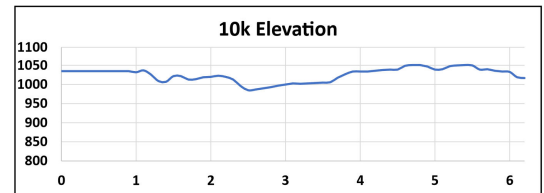

# 2026 10k Course

OH22007JHP

**AKRON MARATHON RACE SERIES**

PRESENTED BY

HALF | 10K

Elevation gain 110 feet. Elevation loss 128 feet.

Mile	Time	
	First Runner	Last Runner
0 - Start	6:30 AM	6:40 AM
1	6:34 AM	6:59 AM
2	6:39 AM	7:18 AM
3	6:44 AM	7:38 AM
4	6:49 AM	7:57 AM
5	6:54 AM	8:16 AM
6	6:59 AM	8:36 AM
6.2	7:00 AM	8:40 AM

- Start/Finish Lines
- Mile Marker
- Kilometer Marker
- Fluid Station
- Medical Aid Station
- Restroom
- 10k Course