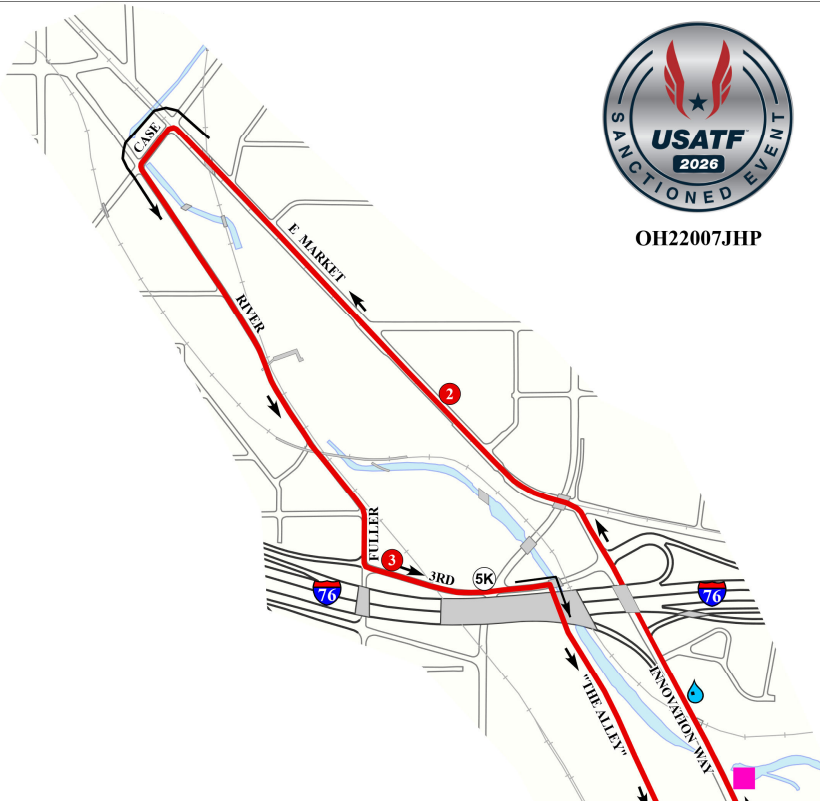

# 2026 10k Course

OH22007JHP

**AKRON MARATHON RACE SERIES**

PRESENTED BY

HALF | 10K

Elevation gain 110 feet. Elevation loss 128 feet.

Mile	Time	
	First Runner	Last Runner
0 - Start	6:30 AM	6:40 AM
1	6:34 AM	6:59 AM
2	6:39 AM	7:18 AM
3	6:44 AM	7:38 AM
4	6:49 AM	7:57 AM
5	6:54 AM	8:16 AM
6	6:59 AM	8:36 AM
6.2	7:00 AM	8:40 AM

- Start/Finish Lines
- Mile Marker
- Kilometer Marker
- Fluid Station
- Medical Aid Station
- Restroom
- 10k Course