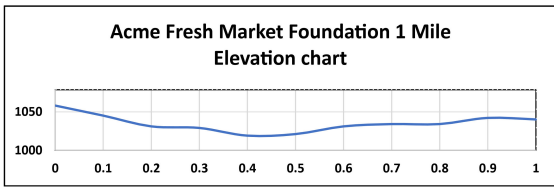

# 2026 - 1 Mile Course

**AKRON MARATHON**  
RACE SERIES

PRESENTED BY

8K | 1 MILE

OH26010JHP

- Start/Finish Lines
- Medical Aid Station
- Restrooms
- 1 Mile Course

Elevation gain 23 feet. Elevation loss 41 feet.