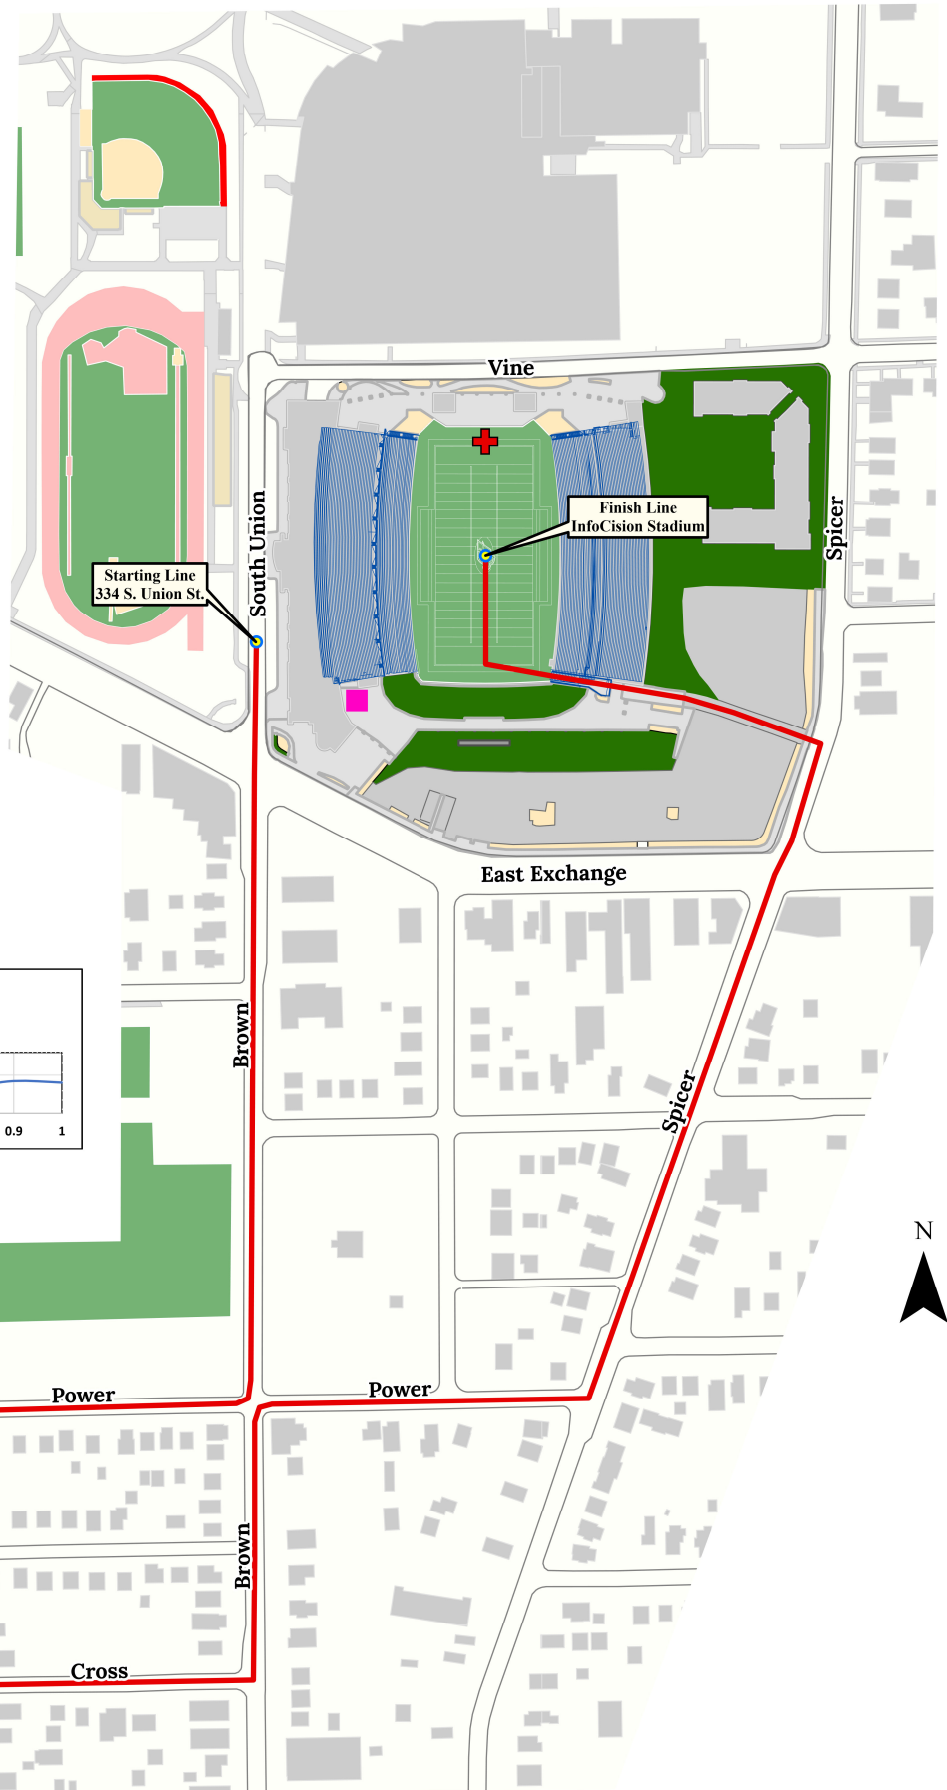

# 2026 - 1 Mile Course

**AKRON MARATHON**  
RACE SERIES

PRESENTED BY

8K | 1 MILE

OH26010JHP

- Start/Finish Lines
- Medical Aid Station
- Restrooms
- 1 Mile Course

Elevation gain 23 feet. Elevation loss 41 feet.