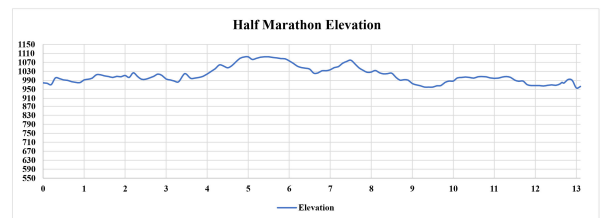

- Start/Finish Lines
- Half Mile Marker
- Relay Leg
- Kilometer Marker
- 💧 Fluid Station
- 💊 Energy Gel Station
- + Medical Aid Station
- Restroom
- Half Marathon Course